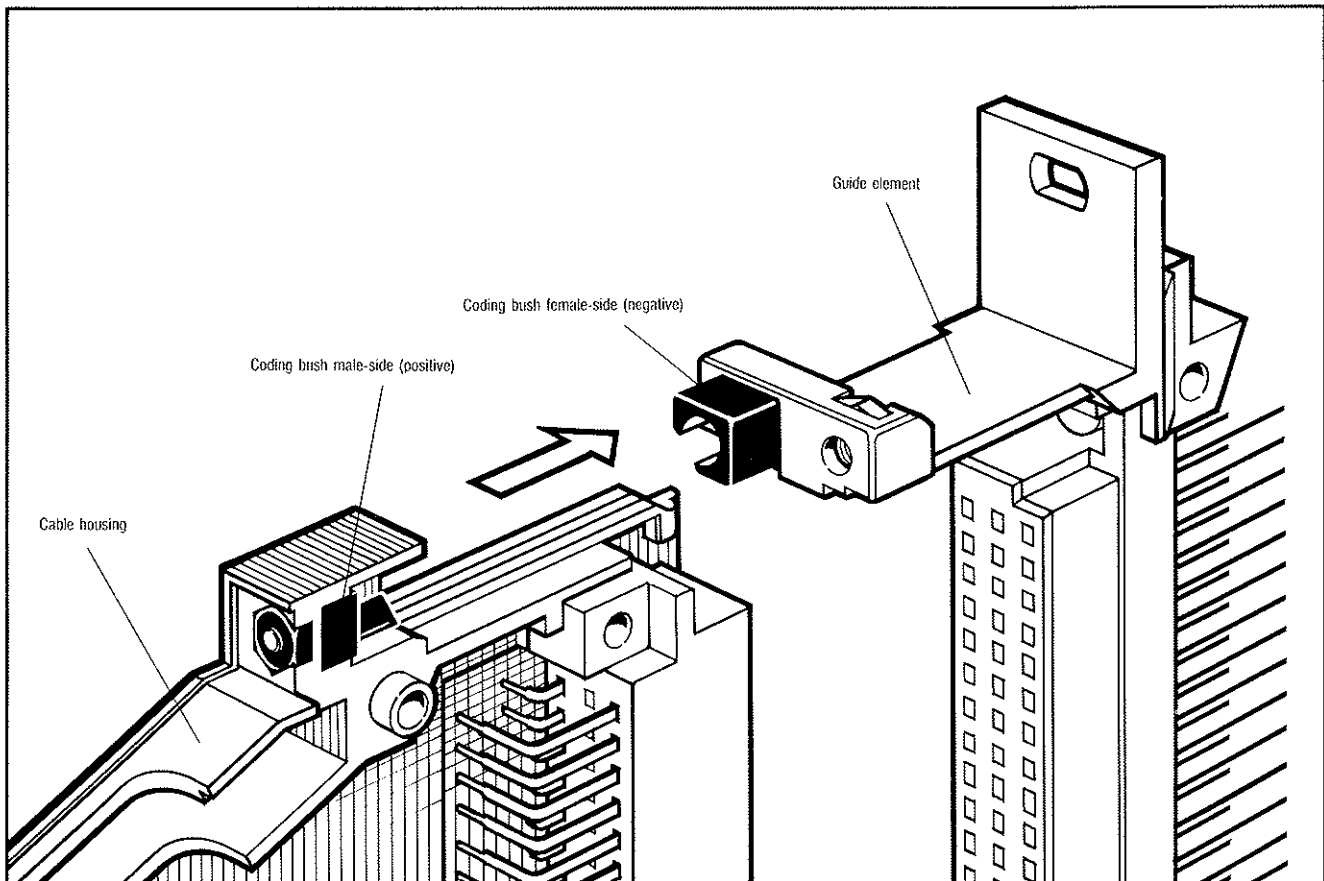

Technical data, coding system

Cable housings KSG 173, 203, 253, 193
for connectors to DIN 41 612 and VG 95 324

Technical data

Moulding material	Polycarbonate 30 % GFR
Application class	EKD DIN 40 040
Temperature range	-65°C to +125°C
Inflammability	UL 94 V-1
Metal parts	Steel, surface treated

Coding system

Packing

As component set packed in a bag;
2 coding bushes positive
2 coding bushes negative
and fastening elements

Part-No.

033 004