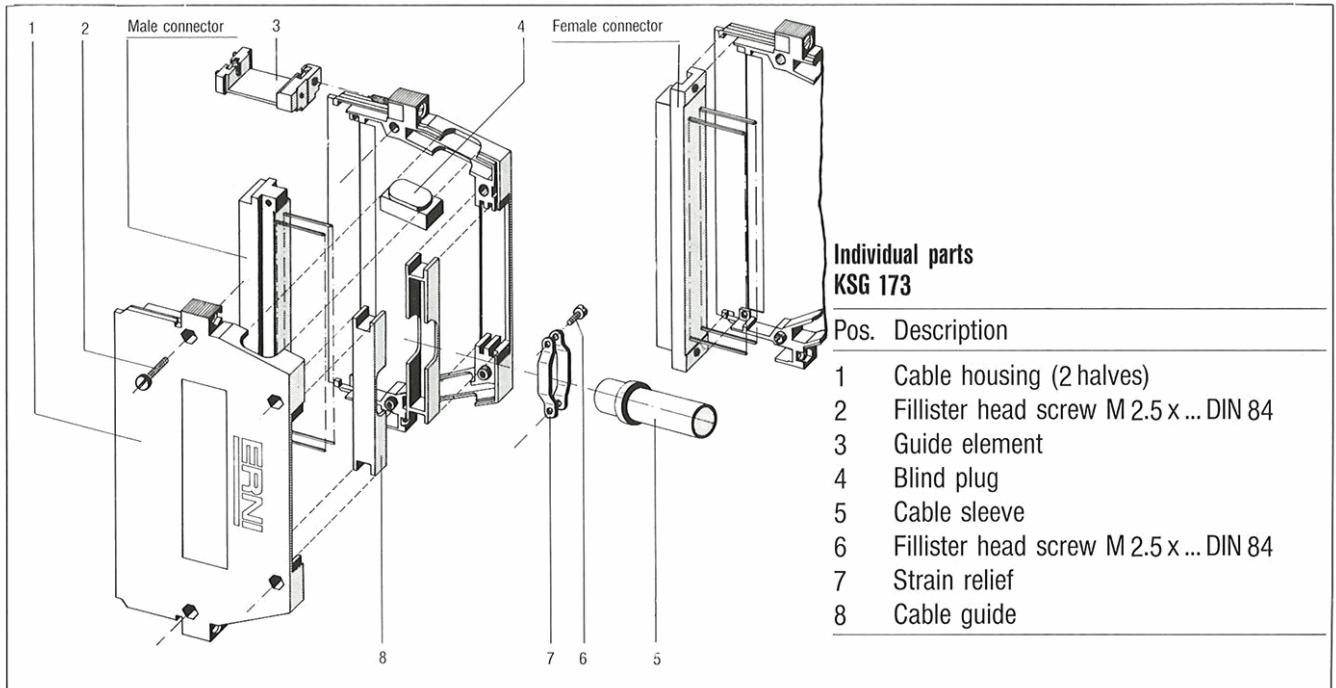

Technical data, coding system

Cable housings KSG 173, 203, 253, 193
for connectors to DIN 41 612 and VG 95 324

Technical data

Moulding material	Polycarbonate 30 % GFR
Application class	EKD DIN 40 040
Temperature range	-65°C to +125°C
Inflammability	UL 94 V-1
Metal parts	Steel, surface treated

Coding system

Packing

As component set packed in a bag;
2 coding bushes positive
2 coding bushes negative
and fastening elements

Part-No.

033 004

Individual parts, ordering details

**Cable housings KSG 173, 203, 253
for male and female connectors to DIN 41 612**

Individual parts

An adaptor element is necessary for fitting types B and Q.

Order details

Cable housing	Number of cable outlets	For connector type	Part-No.
KSG 173	1	B, C, D, H11, Q, R	173 001
KSG 173	2	B, C, D, H11, Q, R	173 002
KSG 173	1	E	173 051
KSG 173	2	E	173 052
KSG 173	1	H15	414 886
KSG 173	2	H15	414 888
KSG 203	1	F	203 001
KSG 203	2	F	203 002