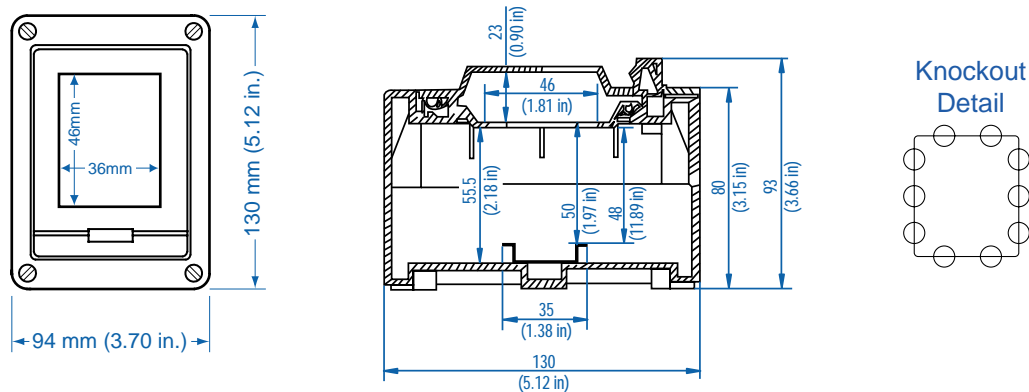

Pg11

Pg13.5

Pg16

Pg21/16

Pg29/21

Pg36/29