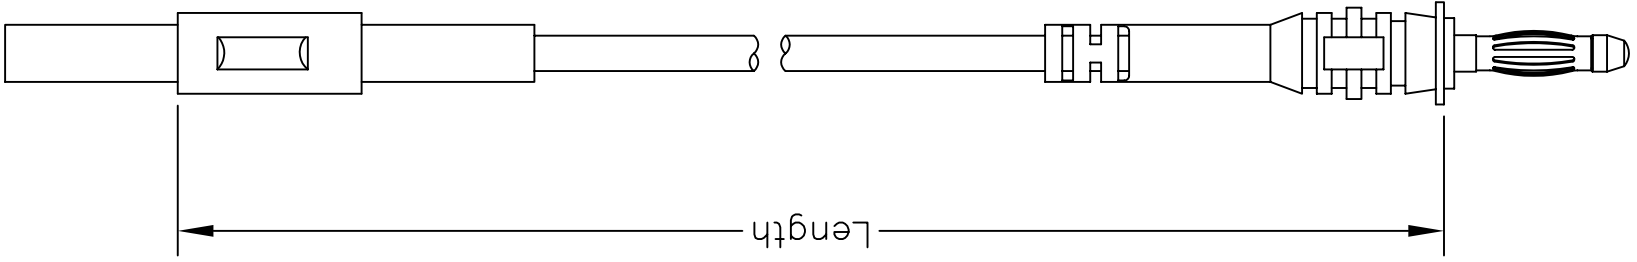

SCALE: NTS		U.O.M.: INCHES [mm]	SHEET: 1 OF 1
SIZE	DWG. NO.	ELECTRONIC FILE	
A	TA-458	TA-458.dwg	
REV	B		

DRAWING TITLE: Plug Leads, 4mm Straight Plug to Straight Jack

- NOTES:**
1. Rating: 1,200V, 12 Amps AC/DC
 2. Materials:
 Body-Polyamide (Nylon)
 Plug - Bronze & Brass Nickel Plated
 3. Lead Wire:
 Jacket - Flexible PVC
 Conductor: 0.75mm²
 4. Temperature: -20°C ~ +80°C

Tenna Part No.	Length	Internal Resistance (mΩ)	Color
76-098	10 [25cm]	12	Black
76-099	10 [25cm]	12	Red
76-100	20 [50cm]	15	Black
76-101	20 [50cm]	15	Red
76-116	40 [100cm]	20	Black
76-118	40 [100cm]	20	Red