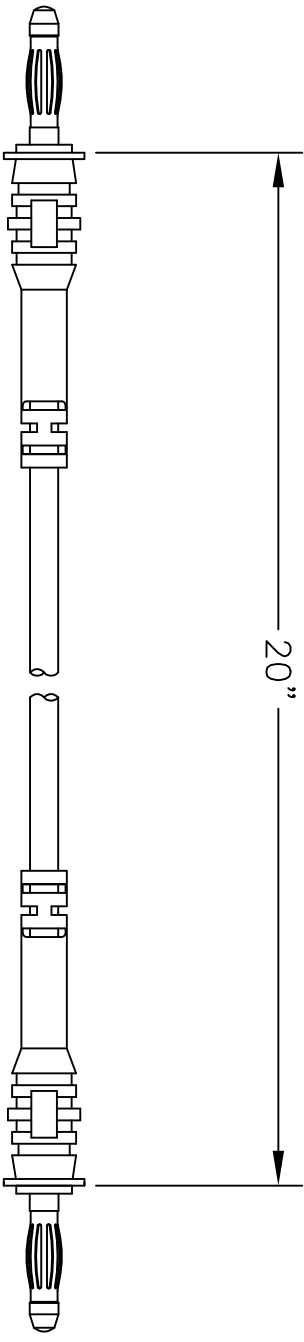

NOTES:

1. Rating: 1,200V, 12 Amps AC/DC
2. Materials:
Body-Polyamide (Nylon)
Plug - Bronze & Brass Nickel Plated
3. Lead Wire:
Jacket - Flexible PVC
Color: Black
Conductor: 75mm²
4. Temperature: -20°C - +80°C
5. Internal Resistance: 15 milliohms

UNLESS OTHERWISE SPECIFIED, DIMENSIONS ARE FOR REFERENCE PURPOSES ONLY.

DRAWN BY:	Jeff McVicker	DATE:	3/2/00
CHECKED BY:	JOHN COLE	DATE:	3/8/00
APPROVED BY:	Daniel Carey	DATE:	4/5/00

DRAWING TITLE:
Plug Leads, 4mm Straight to Straight Plug