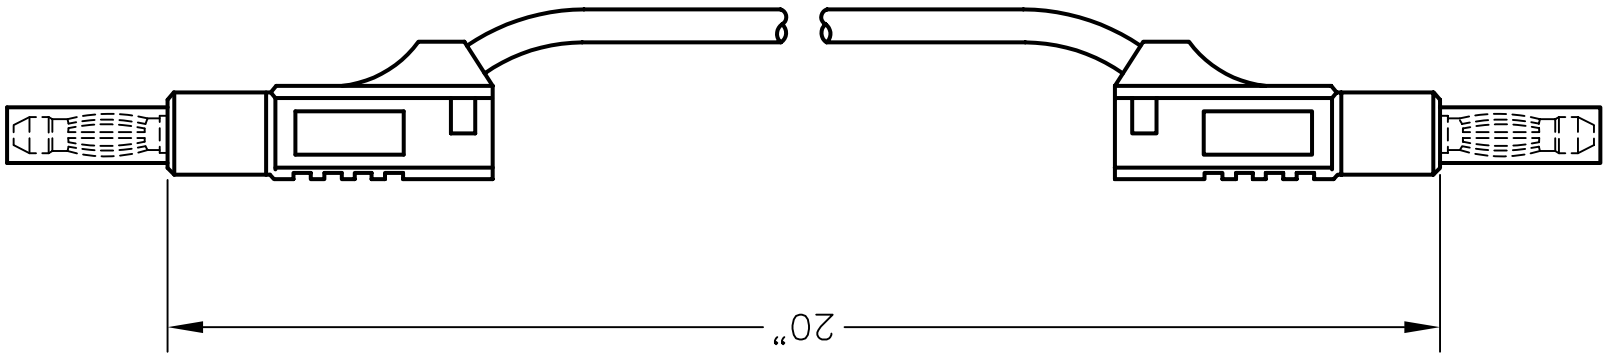

TOLERANCES: UNLESS OTHERWISE SPECIFIED, DIMENSIONS ARE FOR REFERENCE PURPOSES ONLY.

DRAWN BY:	Jeff McVicker	DATE:	12/1/03
CHECKED BY:	Hisham Odish	DATE:	12/19/03
APPROVED BY:	John Cole	DATE:	1/21/04

DRAWING TITLE:		Retractable Sleeve 4mm Plug to Plug Lead, Red	
SIZE	DWG. NO.	ELECTRONIC FILE	
A	76-093	84N2135.dwg	
SCALE:		U.O.M.: Inches	
NTS		SHEET: 1 OF 1	

- Specifications:**
- Rating: 1,200V AC/DC, 12 amps
  - Internal Resistance: 15 milliohms
  - Operating Temp: -20°C to 80°C
  - Materials:
  - Cable Type: Flexible PVC, Conductor: 0.75mm<sup>2</sup>
  - Body: Polyamide (Nylon)
  - Plug: Bronze and Brass, Nickel Plated