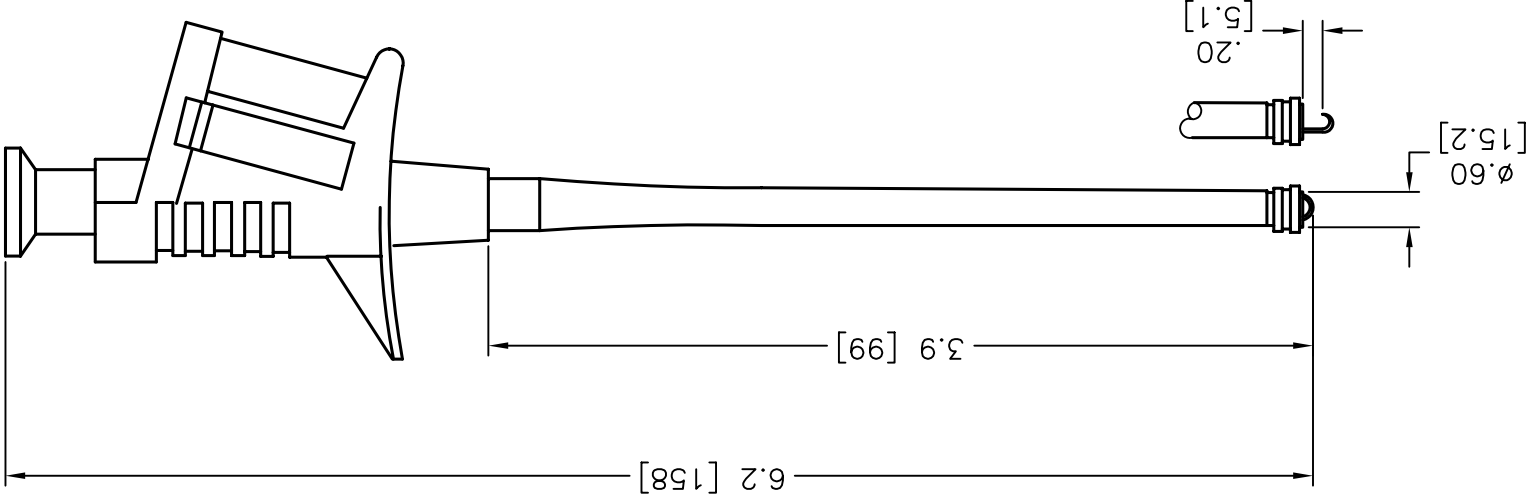

DCP NO. 1398 * Effective: 7/8/02 * DCP No. 1398

NOTES:

IEC61010 Ratings
1000V CAT III

6 Amps

Reinforced or Double Insulation

Materials:

Body - Polyimide (Nylon) and Santoprene
Tip - Brass, Nickel Plated

Internal Resistance: <50 milliohms

Temperature: -20°C to 80°C

Hook style contact can fit terminals up to .20 [5mm] and can be rotated for easy connection. Flexible shaft is bendable to ±90°.

DISCLAIMER:
ALL STATEMENTS AND TECHNICAL INFORMATION CONTAINED HEREIN ARE BASED UPON INFORMATION AND/OR TESTS WE BELIEVE TO BE ACCURATE AND RELIABLE. SINCE CONDITIONS OF USE ARE BEYOND OUR CONTROL, THE USER SHALL DETERMINE THE SUITABILITY OF THE PRODUCT FOR THE INTENDED USE AND ASSUME ALL RISK AND LIABILITY WHATSOEVER IN CONNECTION THEREWITH.

TOLERANCES:
UNLESS OTHERWISE SPECIFIED,
DIMENSIONS ARE FOR REFERENCE PURPOSES ONLY.

DATE:	1/2/04	DRAWN BY:	Jeff McVicker
DATE:	1/14/04	CHECKED BY:	Hisham Odish
DATE:	1/26/04	APPROVED BY:	John Cole

DRAWING TITLE:		Hook Style Flexible Clip w/4mm Safety Jack, Black	
SIZE	DWG. NO.	ELECTRONIC FILE	
A	76-065	16f7732.dwg	
SCALE:		U.O.M.: INCHES [mm]	
NTS			
SHEET:		1 OF 1	