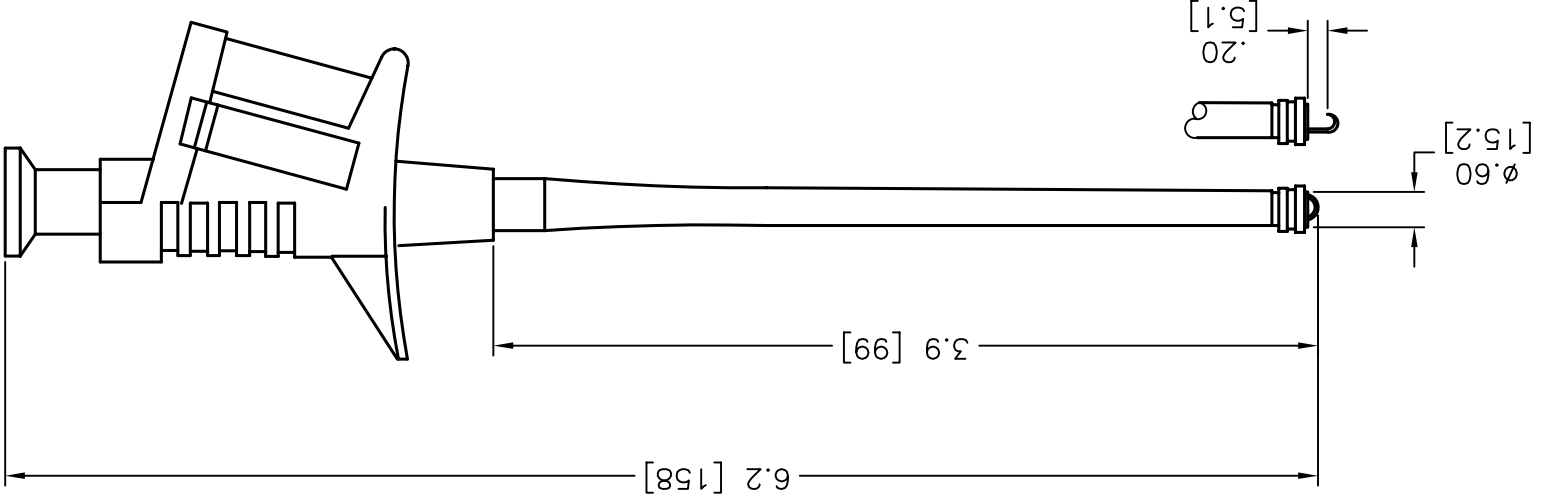

REVISIONS

DOC. NO. SPC-F005 \* Effective: 7/8/02 \* DCP No: 1398

NOTES:

IEC61010 Ratings  
1000V CAT III

6 Amps

Reinforced or Double Insulation

Materials:

Body - Polyimide (Nylon) and Santoprene  
Tip - Brass, Nickel Plated

Internal Resistance: <50 milliohms

Temperature: -20°C to 80°C

Hook style contact can fit terminals up to .20 [5mm] and can be rotated for easy connection. Flexible shaft is bendable to ±90°.

DISCLAIMER:  
ALL STATEMENTS AND TECHNICAL INFORMATION CONTAINED HEREIN ARE BASED UPON INFORMATION AND/OR TESTS WE BELIEVE TO BE ACCURATE AND RELIABLE. SINCE CONDITIONS OF USE ARE BEYOND OUR CONTROL, THE USER SHALL DETERMINE THE SUITABILITY OF THE PRODUCT FOR THE INTENDED USE AND ASSUME ALL RISK AND LIABILITY WHATSOEVER IN CONNECTION THEREWITH.

TOLERANCES:  
UNLESS OTHERWISE SPECIFIED, DIMENSIONS ARE FOR REFERENCE PURPOSES ONLY.

DATE:	1/2/04	DRAWN BY:	Jeff McVicker
DATE:	1/14/04	CHECKED BY:	Hisham Odish
DATE:	1/26/04	APPROVED BY:	John Cole

DRAWING TITLE:		Hook Style Flexible Clip w/4mm Safety Jack, Red	
SIZE	DWG. NO.	ELECTRONIC FILE	
A	76-064	16f7731.dwg	
SCALE: NTS		U.O.M.: INCHES [mm]	
SHEET: 1 OF 1			