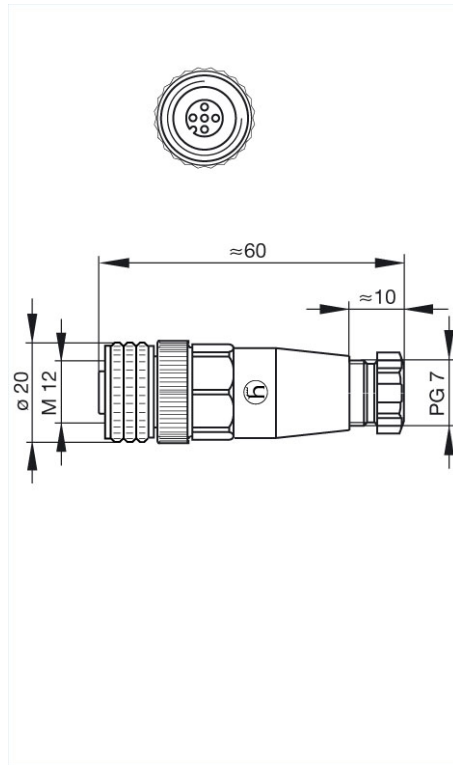

PG7

<https://www.e-catalog.beldensolutions.com:443/link/57078-24228-256281-256292-256304-24445-24446-24261-36384/en/conf/ui/state>

Picture

Drawing

Belden Deutschland GmbH

Im Gewerbepark 2
58579 Schalksmühle
Germany
Phone: +49 7127/14-1806
E-Mail: icos-sales@belden.com

The information published in the websites has been compiled as carefully as possible. It is subject to alteration without notice in technical as well as in price-related/commercial respect. The complete information and data were available on user documentation. Mandatory information can only be obtained by a concrete query.