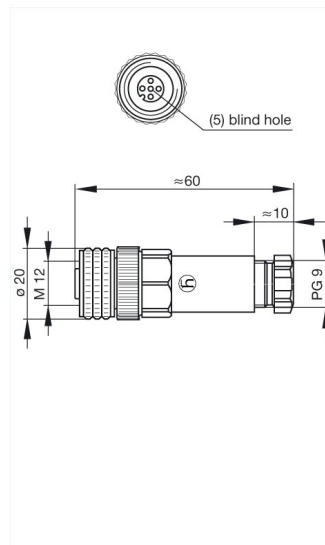

ELKA 4012 PG9

Industrial Connectors: Circular Connectors E-series M12/FIXCON: with screw locking: Straight cable socket, self-assembled

Product description

Description	Straight cable socket, unassembled, strain relief by means of clamping cage
Type	ELKA 4012 PG9
Order No.	933 169-100
Type of contact	female
Number of contacts	4
Cable gland	PG 9
Conductor size	max. 0.75 mm ²
Standard	IEC 61076-2-101 (Ed. 1)/ IEC 60947-5-2
Housing Color	black

Drawing

Technical data

Rated voltage	250 V AC/DC
Rated current	4 A
Type of termination	screw
Suitable cables	diameter 6 mm to 8 mm

Material

Contact material	Cu Zn
Contact surface material	Sn
Contact bearer material	PA
Housing material	PA
Coupling nut material	Zn Al/Ni
O-Ring	NBR