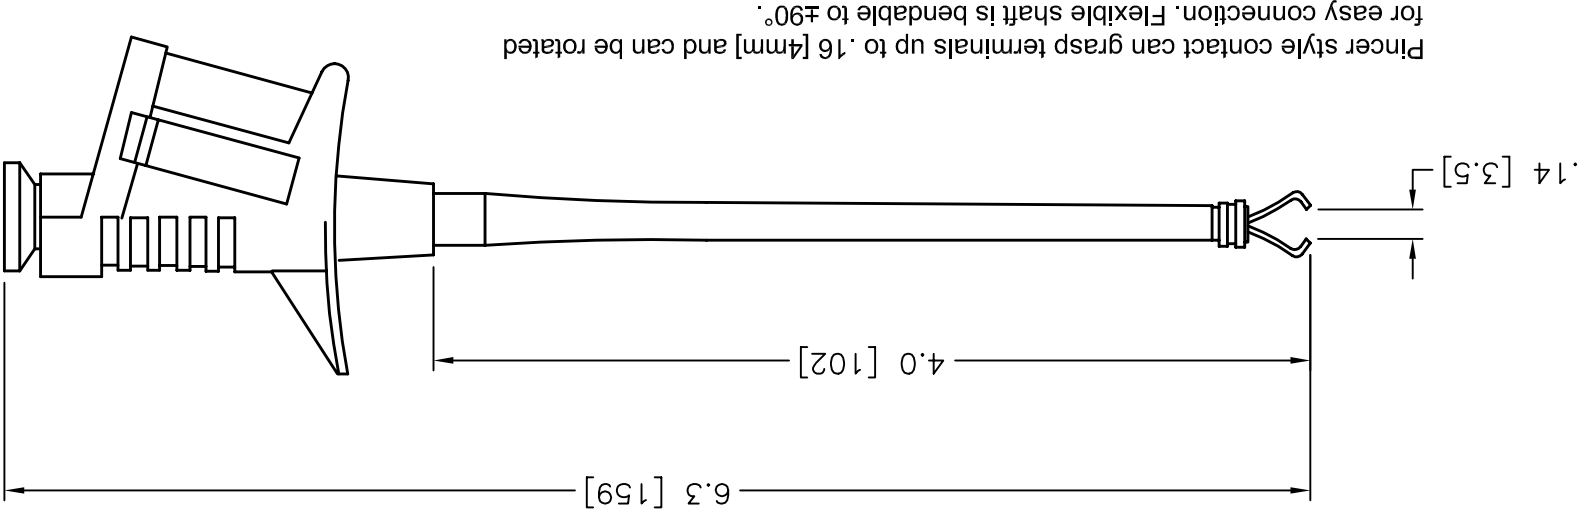

REVISIONS

DOC. NO. SPC-F005 * Effective: 7/8/02 * DCP No: 1398

NOTES:

IEC61010 Ratings
1000V CAT III

6 Amps

Reinforced or Double Insulation

Materials:

Body - Polyimide (Nylon) and Santoprene

Tip - Steel, Nickel Plated

Internal Resistance: <50 milliohms

Temperature: -20°C to 80°C

Pincer style contact can grasp terminals up to .16 [4mm] and can be rotated for easy connection. Flexible shaft is bendable to ±90°.

TOLERANCES:
UNLESS OTHERWISE SPECIFIED, DIMENSIONS ARE FOR REFERENCE PURPOSES ONLY.

DATE:	8/6/03	DRAWN BY:	Jeff McVicker
DATE:	9/11/03	CHECKED BY:	Hisham Odish
DATE:	9/11/03	APPROVED BY:	Daniel Carey

DRAWING TITLE: Pincer Style Flexible Clip w/4mm Safety Jack, Red		SCALE: NTS	U.O.M.: INCHES [mm]	SHEET: 1 OF 1
SIZE	DWG. NO.	ELECTRONIC FILE		
A	76-060	16F7727.dwg		
REV	A			