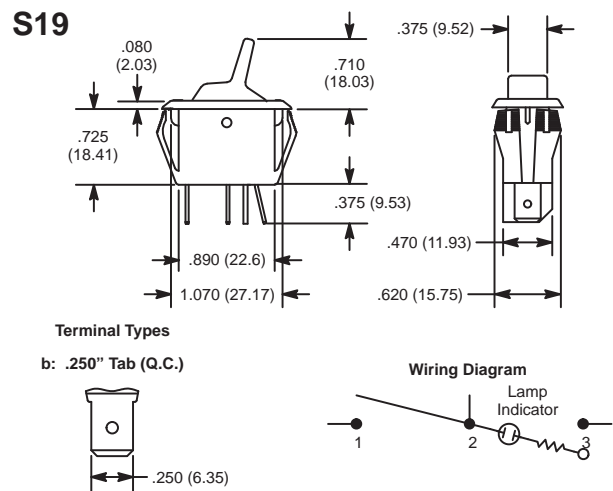

Miniature Snap-In Illuminated Rocker for Low Voltage Applications

Features

- For Low Voltage Applications
- .250" Quick Connect Terminals

Specifications

Current Rating: 10A 12VDC
Lamp Voltage: 12V Incandescent
Insulation Resistance: 100 Megohms (min.)
Dielectric Strength: 1000V RMS (min.)
Temperature Rating: +32° to +185°F (0° to +85°C)
Electrical Life: 100,000 cycles
Mechanical Life: 100,000 cycles
Terminal Type: .250" Tab Q.C.
Mounting Hole: 1.125 (28.58) x .550 (13.97)

NTE Type No.	Circuitry	Action			Actuator	Lens Color	Diag No.
54-083	SPST	OFF	NONE	ON	Translucent Nylon	Red	S18b
54-086	SPST	OFF	NONE	ON	Clear Nylon	Blue	S18b

Miniature Snap-In Nylon Illuminated Rocker

Features

- Single Pole
- .250" Quick Connect Terminals

Specifications

Current Rating: 16A 125VAC, 10A 250VAC, 10(4)A 250VAC^o
Lamp Voltage: 125V Neon
Insulation Resistance: 100 Megohms (min.)
Dielectric Strength: 1000V RMS (min.)
Temperature Rating: +32° to +185°F (0° to +85°C)
Electrical Life: 100,000 cycles
Mechanical Life: 100,000 cycles
Terminal Type: .250" Tab Q.C.
Mounting Hole: 1.125 (28.58) x .550 (13.97)

NTE Type No.	Circuitry	Action			Actuator	Lens Color	Diag No.
54-105	SPST	OFF	NONE	ON	Translucent Nylon	Amber	S19b
54-106	SPST	OFF	NONE	ON		Red	S19b

X-ON Electronics

Largest Supplier of Electrical and Electronic Components