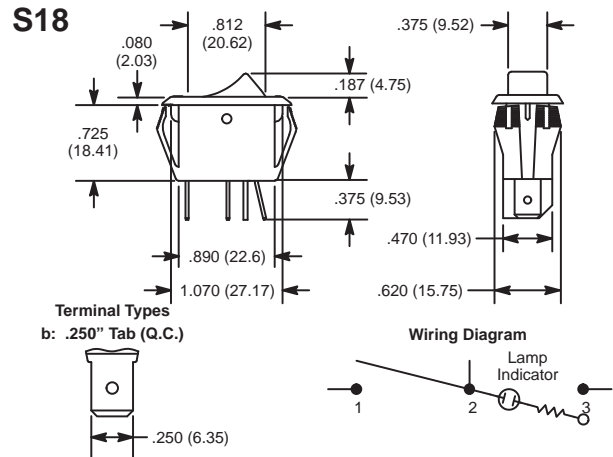

Miniature Snap-In Illuminated Rocker for Low Voltage Applications

Features

- For Low Voltage Applications
- .250" Quick Connect Terminals

Specifications

Current Rating: 10A 12VDC
Lamp Voltage: 12V Incandescent
Insulation Resistance: 100 Megohms (min.)
Dielectric Strength: 1000V RMS (min.)
Temperature Rating: +32° to +185°F (0° to +85°C)
Electrical Life: 100,000 cycles
Mechanical Life: 100,000 cycles
Terminal Type: .250" Tab Q.C.
Mounting Hole: 1.125 (28.58) x .550 (13.97)

NTE Type No.	Circuitry	Action			Actuator	Lens Color	Diag No.
54-083	SPST	OFF	NONE	ON	Translucent Nylon	Red	S18b
54-086	SPST	OFF	NONE	ON	Clear Nylon	Blue	S18b

Miniature Snap-In Nylon Illuminated Rocker

Features

- Single Pole
- .250" Quick Connect Terminals

Specifications

Current Rating: 16A 125VAC, 10A 250VAC, 10(4)A 250VAC^o
Lamp Voltage: 125V Neon
Insulation Resistance: 100 Megohms (min.)
Dielectric Strength: 1000V RMS (min.)
Temperature Rating: +32° to +185°F (0° to +85°C)
Electrical Life: 100,000 cycles
Mechanical Life: 100,000 cycles
Terminal Type: .250" Tab Q.C.
Mounting Hole: 1.125 (28.58) x .550 (13.97)

NTE Type No.	Circuitry	Action			Actuator	Lens Color	Diag No.
54-105	SPST	OFF	NONE	ON	Translucent Nylon	Amber	S19b
54-106	SPST	OFF	NONE	ON		Red	S19b

X-ON Electronics

Largest Supplier of Electrical and Electronic Components