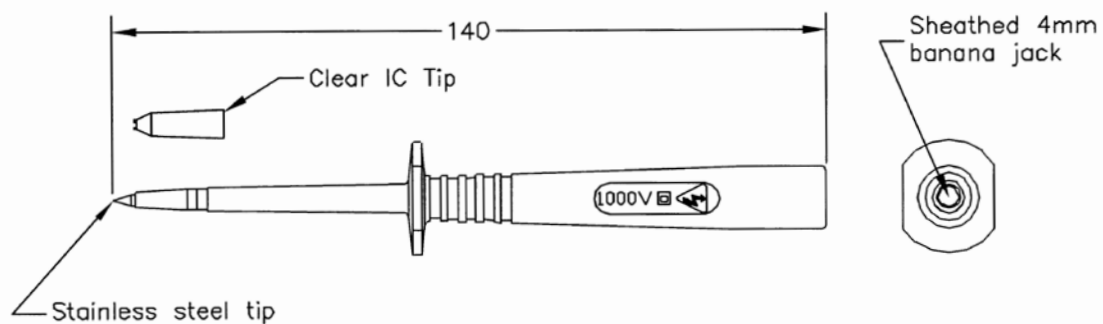

# Sharp Tip Test Probe Body Black

## Specifications:

Materials	: Body - Polymide (Nylon) Tip - Stainless Steel Jack - Brass
Internal Resistance	: <math><5\text{m}\Omega</math>
Operating Temperature	: -20°C to +80°C
Accessory Type	: Test Probe
Colour	: Black
Safety Category	: 1,000V CATIII, IEC1010

Dimensions : Millimetres

## Part Number Table

Description	Part Number
Probe, Test, Sharp Tip, Black	76-031

**Important Notice** : This data sheet and its contents (the "Information") belong to the members of the Premier Farnell group of companies (the "Group") or are licensed to it. No licence is granted for the use of it other than for information purposes in connection with the products to which it relates. No licence of any intellectual property rights is granted. The Information is subject to change without notice and replaces all data sheets previously supplied. The Information supplied is believed to be accurate but the Group assumes no responsibility for its accuracy or completeness, any error in or omission from it or for any use made of it. Users of this data sheet should check for themselves the Information and the suitability of the products for their purpose and not make any assumptions based on information included or omitted. Liability for loss or damage resulting from any reliance on the Information or use of it (including liability resulting from negligence or where the Group was aware of the possibility of such loss or damage arising) is excluded. This will not operate to limit or restrict the Group's liability for death or personal injury resulting from its negligence. Tenma is the registered trademark of the Group. © Premier Farnell plc 2012.