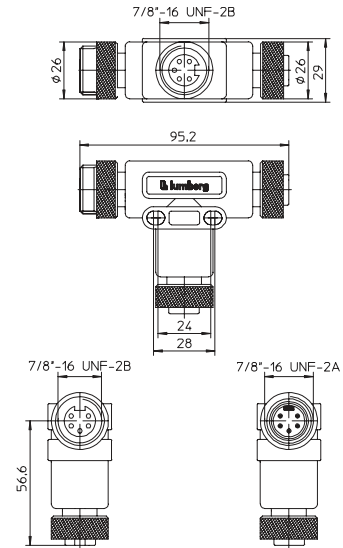

7/8"-Splitters/T-Connectors

0906 UTP 301

1 x 7/8" male and 2 x 7/8" Female

Splitter/T-connector, with one 7/8" female, one 7/8" male, and one 7/8" female connectors, 5-poles.

– especially suitable for DeviceNet modules with 7/8" bus connection –

0906 UTP 301

Pin Assignments

Face Views

7/8" - 5 poles

- 1 = drain
- 2 = + 24 V
- 3 = GND (0 V)
- 4 = CAN_H
- 5 = CAN_L

Wiring Diagrams

Be Certain with Belden

7/8"-Splitters/T-Connectors

0906 UTP 301

Technical Data

Environmental

Degree of protection IP 67 / NEMA 6P
 Operating temperature range -25°C (-13°F) / +90°C (+194°F)

Mechanical

Housing / Molded body TPU
 Insert TPU
 Contact CuZn, pre-nickel and
 0.8 microns gold-plated
 Coupling nut Aluminum, black anodized

Electrical

Contact resistance $\leq 5 \text{ m}\Omega$
 Nominal current at 20°C
 Trunk: 8 A
 Drop: 4 A
 Nominal voltage 300 V
 Insulation resistance $> 10^9 \Omega$
 Pollution degree 3

Part Number	Pins	Characteristics
0906 UTP 301	5	