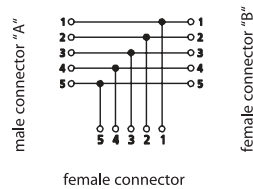

7/8"-Splitters/T-Connectors

0906 UTP 301

1 x 7/8" male and 2 x 7/8" Female

Splitter/T-connector, with one 7/8" female, one 7/8" male, and one 7/8" female connectors, 5-poles.

– especially suitable for DeviceNet modules with 7/8" bus connection –

0906 UTP 301

Pin Assignments

Face Views

7/8" - 5 poles

- 1 = drain
- 2 = + 24 V
- 3 = GND (0 V)
- 4 = CAN_H
- 5 = CAN_L

Wiring Diagrams

Be Certain with Belden

7/8"-Splitters/T-Connectors

0906 UTP 301

Technical Data

Environmental

Degree of protection IP 67 / NEMA 6P
 Operating temperature range -25°C (-13°F) / +90°C (+194°F)

Mechanical

Housing / Molded body TPU
 Insert TPU
 Contact CuZn, pre-nickel and
 0.8 microns gold-plated
 Coupling nut Aluminum, black anodized

Electrical

Contact resistance $\leq 5 \text{ m}\Omega$
 Nominal current at 20°C
 Trunk: 8 A
 Drop: 4 A
 Nominal voltage 300 V
 Insulation resistance $> 10^9 \Omega$
 Pollution degree 3

Part Number	Pins	Characteristics
0906 UTP 301	5	