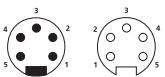

7/8"-Splitters/T-Connectors

0906 UTP 301

1 x 7/8" male and 2 x 7/8" Female

Splitter/T-connector, with one 7/8" female, one 7/8" male, and one 7/8" female connectors, 5-poles.

– especially suitable for DeviceNet modules with 7/8" bus connection –

0906 UTP 301

Pin Assignments

Face Views

7/8" - 5 poles

- 1 = drain
- 2 = + 24 V
- 3 = GND (0 V)
- 4 = CAN_H
- 5 = CAN_L

Wiring Diagrams

Be Certain with Belden

7/8"-Splitters/T-Connectors