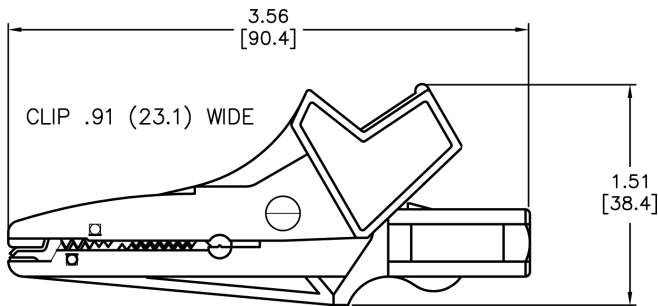

Alligator Clip

Fully Insulated, Red

Specifications:

Jaw Opening Max	: 16mm
Current Rating	: 20A
Insulator Colour	: Red
Termination Method	: 4mm Socket
Mounting Type	: Cable
Voltage	: 1,000V CAT III P2 (IEC61010-1)
Termination Type	: 4mm Socket
Internal Resistance	: < 20mΩ
Temperature	: -20°C to +80°C
Body	: Polyamide (Nylon)
Contact	: Brass, Nickel Plated

JACK SECTION

Dimensions : Inches (Millimetres)

Part Number Table

Description	Part Number
Alligator Clip, Full Insulated, Red	76-0124

Important Notice : This data sheet and its contents (the "Information") belong to the members of the Premier Farnell group of companies (the "Group") or are licensed to it. No licence is granted for the use of it other than for information purposes in connection with the products to which it relates. No licence of any intellectual property rights is granted. The Information is subject to change without notice and replaces all data sheets previously supplied. The Information supplied is believed to be accurate but the Group assumes no responsibility for its accuracy or completeness, any error in or omission from it or for any use made of it. Users of this data sheet should check for themselves the Information and the suitability of the products for their purpose and not make any assumptions based on information included or omitted. Liability for loss or damage resulting from any reliance on the Information or use of it (including liability resulting from negligence or where the Group was aware of the possibility of such loss or damage arising) is excluded. This will not operate to limit or restrict the Group's liability for death or personal injury resulting from its negligence. Tenma is the registered trademark of the Group. © Premier Farnell plc 2012.