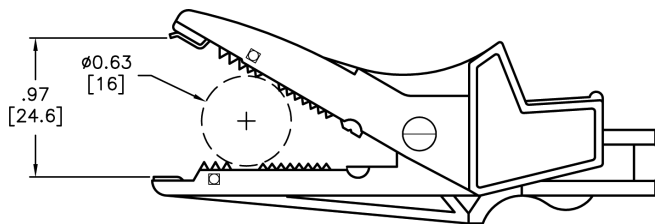

Alligator Clip

Fully Insulated, Red

Specifications:

Jaw Opening Max	: 16mm
Current Rating	: 20A
Insulator Colour	: Red
Termination Method	: 4mm Socket
Mounting Type	: Cable
Voltage	: 1,000V CAT III P2 (IEC61010-1)
Termination Type	: 4mm Socket
Internal Resistance	: < 20mΩ
Temperature	: -20°C to +80°C
Body	: Polyamide (Nylon)
Contact	: Brass, Nickel Plated

JACK SECTION

Dimensions : Inches (Millimetres)

Part Number Table

Description	Part Number
Alligator Clip, Full Insulated, Red	76-0124

Important Notice : This data sheet and its contents (the "Information") belong to the members of the Premier Farnell group of companies (the "Group") or are licensed to it. No licence is granted for the use of it other than for information purposes in connection with the products to which it relates. No licence of any intellectual property rights is granted. The Information is subject to change without notice and replaces all data sheets previously supplied. The Information supplied is believed to be accurate but the Group assumes no responsibility for its accuracy or completeness, any error in or omission from it or for any use made of it. Users of this data sheet should check for themselves the Information and the suitability of the products for their purpose and not make any assumptions based on information included or omitted. Liability for loss or damage resulting from any reliance on the Information or use of it (including liability resulting from negligence or where the Group was aware of the possibility of such loss or damage arising) is excluded. This will not operate to limit or restrict the Group's liability for death or personal injury resulting from its negligence. Tenma is the registered trademark of the Group. © Premier Farnell plc 2012.