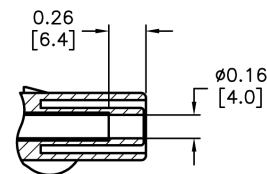

Alligator Clip

Fully Insulated, Red

Specifications:

Jaw Opening Max	: 16mm
Current Rating	: 20A
Insulator Colour	: Red
Termination Method	: 4mm Socket
Mounting Type	: Cable
Voltage	: 1,000V CAT III P2 (IEC61010-1)
Termination Type	: 4mm Socket
Internal Resistance	: < 20mΩ
Temperature	: -20°C to +80°C
Body	: Polyamide (Nylon)
Contact	: Brass, Nickel Plated

JACK SECTION

Dimensions : Inches (Millimetres)

Part Number Table

Description	Part Number
Alligator Clip, Full Insulated, Red	76-0124

Important Notice : This data sheet and its contents (the "Information") belong to the members of the Premier Farnell group of companies (the "Group") or are licensed to it. No licence is granted for the use of it other than for information purposes in connection with the products to which it relates. No licence of any intellectual property rights is granted. The Information is subject to change without notice and replaces all data sheets previously supplied. The Information supplied is believed to be accurate but the Group assumes no responsibility for its accuracy or completeness, any error in or omission from it or for any use made of it. Users of this data sheet should check for themselves the Information and the suitability of the products for their purpose and not make any assumptions based on information included or omitted. Liability for loss or damage resulting from any reliance on the Information or use of it (including liability resulting from negligence or where the Group was aware of the possibility of such loss or damage arising) is excluded. This will not operate to limit or restrict the Group's liability for death or personal injury resulting from its negligence. Tenma is the registered trademark of the Group. © Premier Farnell plc 2012.