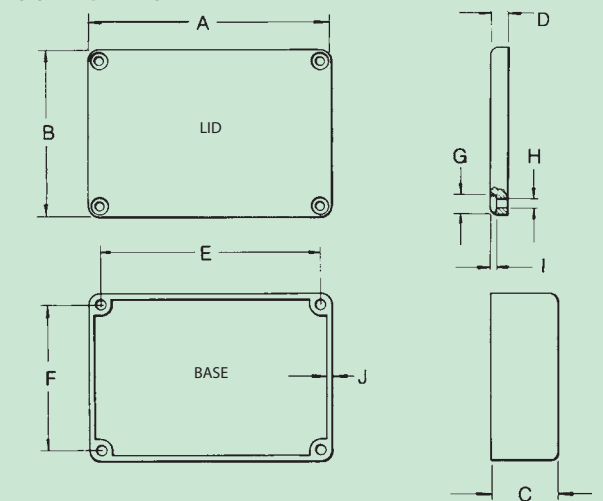

DIMENSIONAL DETAILS

HAND HELD CONTROL BOX

Ordering information

Type	Colour	Dimensions											Order code
		A	B	C	D	E	F	G	H	I	J		
I*	Black	72	50	20	5	65,5	43,5	5,8	3,2	1,6	1,6	75-1413	
1*	White	72	50	20	5	65,5	43,5	5,8	3,2	1,6	1,6	75-1469	
II	Black	120	80	30	6,5	106	66	6,5	3,5	2,5	2,0	75-2860	
III	Black	180	110	49	7,5	164	94	6,5	3,5	2,5	2,5	75-2861	

*Note: Supplied in a pack of mouldings for 10 boxes

HAND HELD CONTROL BOX

Ordering information

Description	Qty	Dimensions			Order code
		A	B	C	
Hand held boxes	10	94.0	61.0	27.1	75-1799