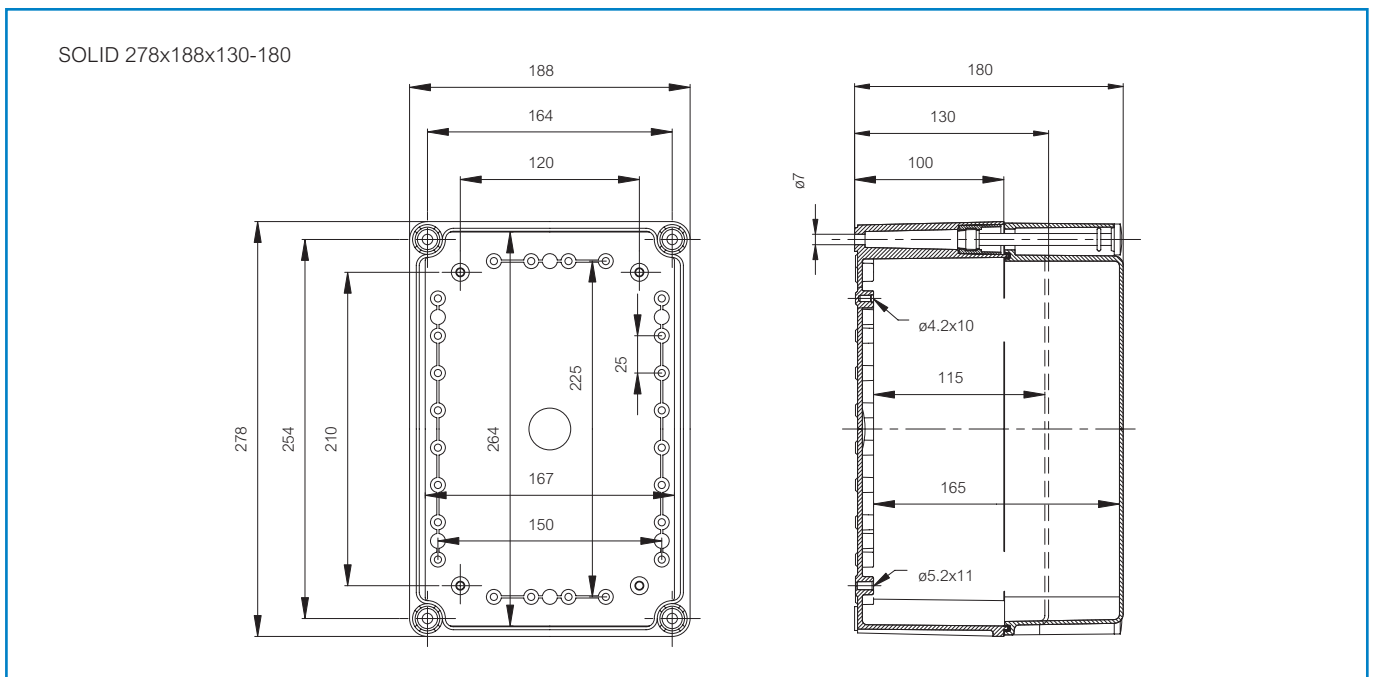

SOLID PC 2819 18 G

Sample photo

Order symbol: PC 2819 18 G
Product nbr: 5330370
Description: Enclosure, PC
Remarks: Grey cover

EAN: 6418074005465
EI. number:
Finland: 3423707
Italy: 7401025
Sweden: 2539412
Norway:

Including: Base with screws for mounting plate/DIN-rail, cover with PUR gasket and polyamide cover screws.

Dimensions:		Length	Width	Height	Rating:
mm:		278	188	180	Ingress Protection (EN 60529): IP 66/67
inch:		10.9	7.4	7.1	Impact Resistance (EN 62262): IK 08/09
Materials:					Electrical insulation: Totally insulated
Material:		Polycarbonate		Halogen free (DIN/VDE 0472, Part 815): Yes	
Base colour:		RAL 7035		UV resistance: UL 508	
Cover colour:		RAL 7035		Flammability Rating (UL 746 C 5): UL 746C 5V	
Cover screws material:		Polyamide		Glow Wire Test (IEC 695-2-1) °C: 960	
Cover screws colour:		Grey		NEMA Class: NEMA 1, 3, 3S, 4, 4X, 6, 6P, 12	
Gasket material:		Polyurethane			
Temperatures:					Certificates:
Short term:		-40 ... 120 °C		Underwriters Laboratories	
Continuous:		-40 ... 80 °C		Fimko	
Short term:		-40 ... 250 °F		Europe EN 62208: 2003	
Continuous:		-40 ... 175 °F			
Accessories:					
EKJVT		Mounting plate			
EKJXT		Mounting plate Pertinax			
EKV 12		DIN-35 Mounting rail			
EKV 22		DIN-35 Mounting rail			
EKJZR		Extension frame			