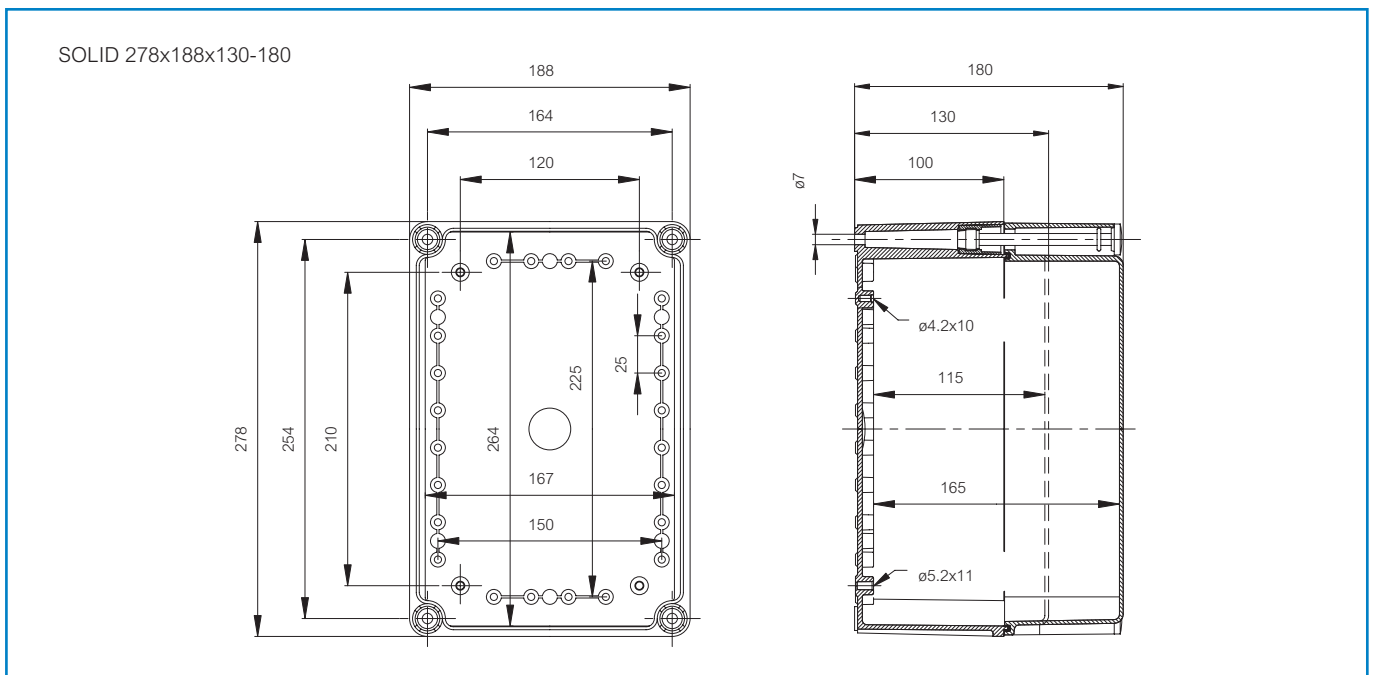

SOLID PC 2819 13 G

Sample photo

Order symbol: PC 2819 13 G
Product nbr: 5330360
Description: Enclosure, PC
Remarks: Grey cover

EAN: 6418074005441
El. number:
Finland: 3423705
Italy: 7401020
Sweden: 2539410
Norway:

Including: Base with screws for mounting plate/DIN-rail, cover with PUR gasket and polyamide cover screws.

| Dimensions: | | Length | Width | Height | Rating: |
|-------------------------------|--|-------------------------|-------|--|--|
| mm: | | 278 | 188 | 130 | Ingress Protection (EN 60529): IP 66/67 |
| inch: | | 10.9 | 7.4 | 5.1 | Impact Resistance (EN 62262): IK 08/09 |
| Materials: | | | | | Electrical insulation: Totally insulated |
| Material: | | Polycarbonate | | Halogen free (DIN/VDE 0472, Part 815): Yes | |
| Base colour: | | RAL 7035 | | UV resistance: UL 508 | |
| Cover colour: | | RAL 7035 | | Flammability Rating (UL 746 C 5): UL 746C 5V | |
| Cover screws material: | | Polyamide | | Glow Wire Test (IEC 695-2-1) °C: 960 | |
| Cover screws colour: | | Grey | | NEMA Class: NEMA 1, 3, 3S, 4, 4X, 6, 6P, 12 | |
| Gasket material: | | Polyurethane | | | |
| Temperatures: | | | | | Certificates: |
| Short term: | | -40 ... 120 °C | | Underwriters Laboratories | |
| Continuous: | | -40 ... 80 °C | | Fimko | |
| Short term: | | -40 ... 250 °F | | Europe EN 62208: 2003 | |
| Continuous: | | -40 ... 175 °F | | UL Canada | |
| Accessories: | | | | | Gost R |
| EKJVT | | Mounting plate | | | |
| EKJXT | | Mounting plate Pertinax | | | |
| EKV 12 | | DIN-35 Mounting rail | | | |
| EKV 22 | | DIN-35 Mounting rail | | | |
| EKJZR | | Extension frame | | | |