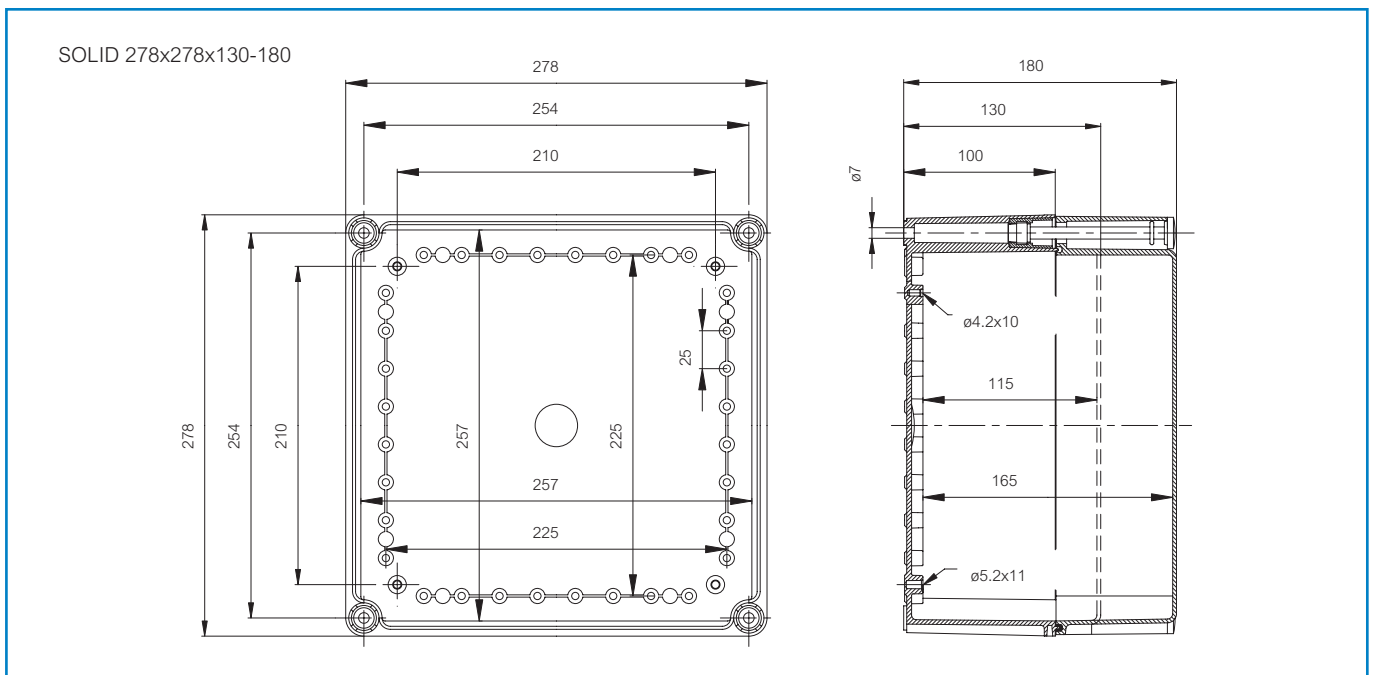

**SOLID PC 2828 18 T**

Sample photo

**Order symbol:** PC 2828 18 T  
**Product nbr:** 5330072  
**Description:** Enclosure, PC  
**Remarks:** Transparent cover

**EAN:** 6418074005533  
**EI. number:**  
 Finland: 3423815  
 Italy: 7402045  
 Sweden: 2539450  
 Norway:

Including: Base with screws for mounting plate/DIN-rail, cover with PUR gasket and polyamide cover screws.

Dimensions:		Length	Width	Height	Rating:
<b>mm:</b>		278	278	180	Ingress Protection (EN 60529): IP 66/67
<b>inch:</b>		10.9	10.9	7.1	Impact Resistance (EN 62262): IK 08/09
<b>Materials:</b>					Electrical insulation: Totally insulated
<b>Material:</b>		Polycarbonate			Halogen free (DIN/VDE 0472, Part 815): Yes
<b>Base colour:</b>		RAL 7035			UV resistance: UL 508
<b>Cover colour:</b>		Clear transparent			Flammability Rating (UL 746 C 5): UL 746C 5V
<b>Cover screws material:</b>		Polyamide			Glow Wire Test (IEC 695-2-1) °C: 960
<b>Cover screws colour:</b>		Grey			NEMA Class: NEMA 1, 3, 3S, 4, 4X, 6, 6P, 12
<b>Gasket material:</b>		Polyurethane			
<b>Temperatures:</b>					<b>Certificates:</b>
<b>Short term:</b>		-40 ... 120 °C			Underwriters Laboratories
<b>Continuous:</b>		-40 ... 80 °C			Fimko
<b>Short term:</b>		-40 ... 250 °F			Europe EN 62208: 2003
<b>Continuous:</b>		-40 ... 175 °F			UL Canada
<b>Accessories:</b>					Gost R
EKOVT		Mounting plate			
EKOXT		Mounting plate Pertinax			
EKV 22		DIN-35 Mounting rail			
EKOZR		Extension frame			