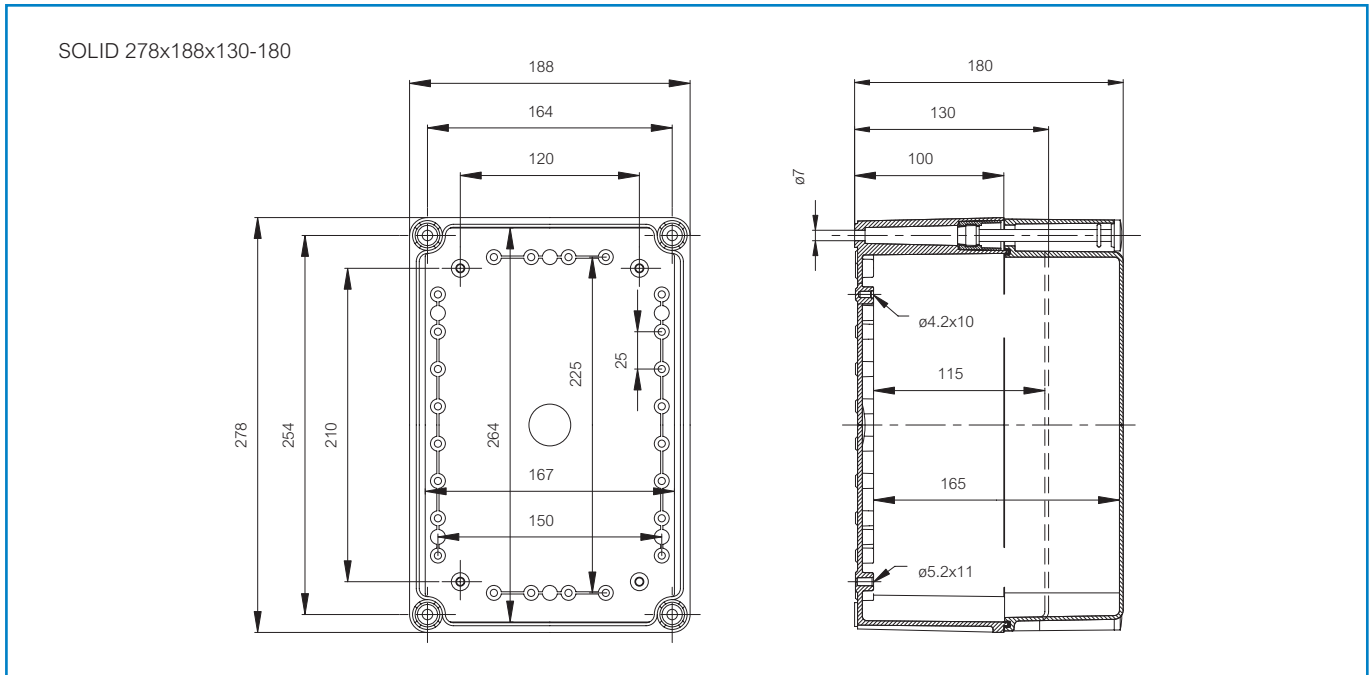

Accessories:

EKJVT	Mounting plate