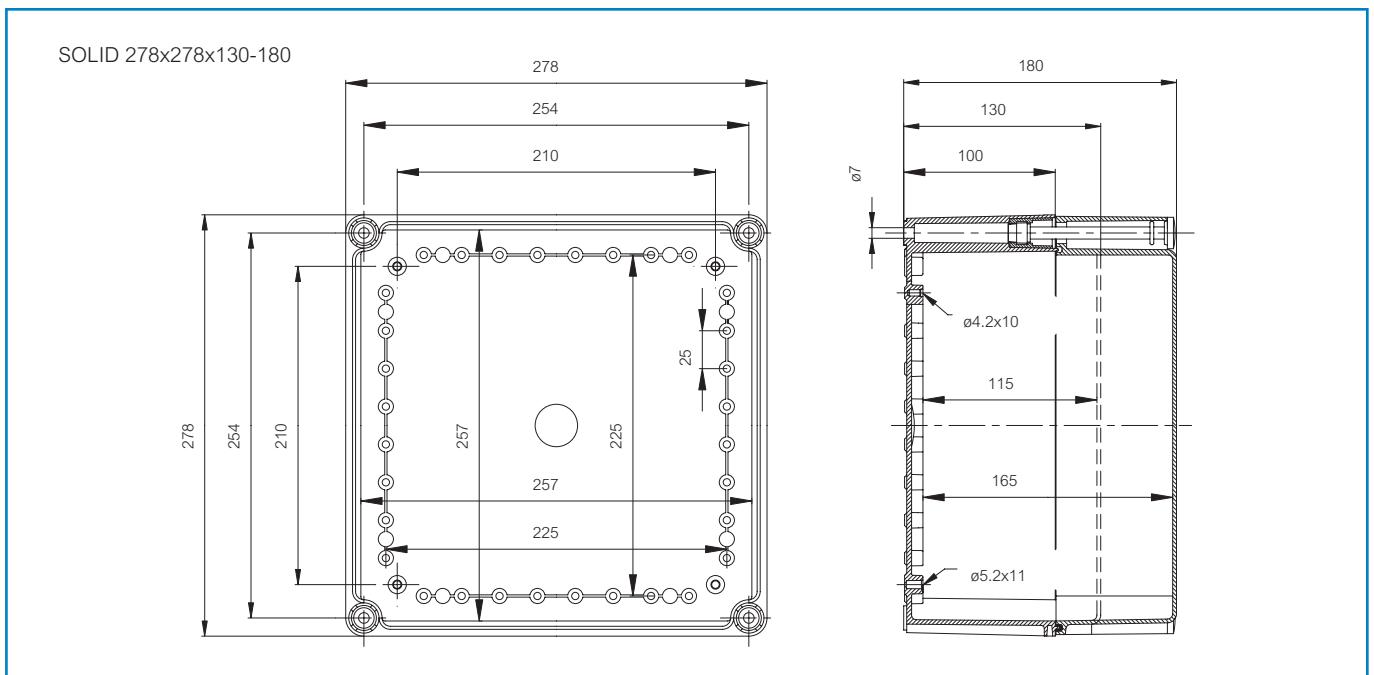

SOLID PC 2828 13 T

Sample photo

Order symbol: PC 2828 13 T
Product nbr: 5330062
Description: Enclosure, PC
Remarks: Transparent cover

EAN: 6418074005519
EI. number:
 Finland: 3423813
 Italy: 7402040
 Sweden: 2539448
 Norway:

Including: Base with screws for mounting plate/DIN-rail, cover with PUR gasket and polyamide cover screws.

Dimensions:		Length	Width	Height	Rating:
mm:		278	278	130	Ingress Protection (EN 60529): IP 66/67
inch:		10.9	10.9	5.1	Impact Resistance (EN 62262): IK 08/09
Materials:					
Material:		Polycarbonate			Electrical insulation: Totally insulated
Base colour:		RAL 7035			Halogen free (DIN/VDE 0472, Part 815): Yes
Cover colour:		Clear transparent			UV resistance: UL 508
Cover screws material:		Polyamide			Flammability Rating (UL 746 C 5): UL 746C 5V
Cover screws colour:		Grey			Glow Wire Test (IEC 695-2-1) °C: 960
Gasket material:		Polyurethane			NEMA Class: NEMA 1, 3, 3S, 4, 4X, 6, 6P, 12
Temperatures:					
Short term:		-40 ... 120 °C			Certificates: Underwriters Laboratories Fimko Europe EN 62208: 2003 UL Canada Gost R
Continuous:		-40 ... 80 °C			
Short term:		-40 ... 250 °F			
Continuous:		-40 ... 175 °F			
Accessories:					
EKOVT		Mounting plate			
EKOXT		Mounting plate Pertinax			
EKV 22		DIN-35 Mounting rail			
EKOZR		Extension frame			