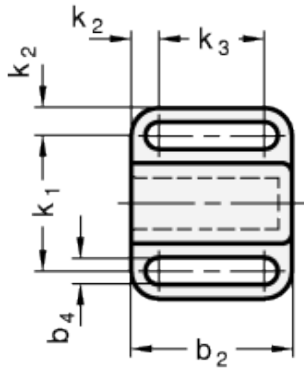

GN 416.1

Locators

Assembly set
GN 965 / GN 968

technical informations

Specification

Zinc die casting
plastic coated
black, RAL 2005, textured finish

Information

Locators GN 416.1 are used to position the indexing pin of indexing plungers / indexing locks.

The Dimension h1 matches spring latches GN 416.

Standard Elements	Main dimensions												Weight
Description	d 标称尺寸	d 实际尺寸 +0.15/-0.05	b ₁	b ₂	b ₃	b ₄	h ₁	h ₂	k ₁	k ₂	k ₃	g	
GN 416.1-6-38	6	6.2	38	28	16	5.4	8.5	6	27	5.5	17	-	
GN 416.1-8-38	8	8.2	38	28	16	5.4	8.5	6	27	5.5	17	-	
GN 416.1-8-46	8	8.2	46	38	20	6.4	11	6	33	6.5	25	-	
GN 416.1-10-38	10	10.2	38	28	16	5.4	8.5	6	27	5.5	17	-	
GN 416.1-10-46	10	10.2	46	38	20	6.4	11	6	33	6.5	25	-	
GN 416.1-12-46	12	12.2	46	38	20	6.4	11	6	33	6.5	25	-	