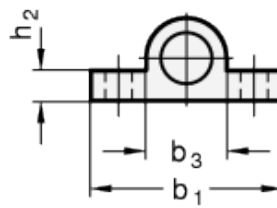

GN 416.1

Locators

Assembly set
GN 965 / GN 968

technical informations

Specification

Zinc die casting
plastic coated
black, RAL 2005, textured finish

Information

Locators GN 416.1 are used to position the indexing pin of indexing plungers / indexing locks.

The Dimension h1 matches spring latches GN 416.

Standard Elements	Main dimensions												Weight
Description	d 标称尺寸	d 实际尺寸 +0.15/-0.05	b ₁	b ₂	b ₃	b ₄	h ₁	h ₂	k ₁	k ₂	k ₃	g	
GN 416.1-6-38	6	6.2	38	28	16	5.4	8.5	6	27	5.5	17	-	
GN 416.1-8-38	8	8.2	38	28	16	5.4	8.5	6	27	5.5	17	-	
GN 416.1-8-46	8	8.2	46	38	20	6.4	11	6	33	6.5	25	-	
GN 416.1-10-38	10	10.2	38	28	16	5.4	8.5	6	27	5.5	17	-	
GN 416.1-10-46	10	10.2	46	38	20	6.4	11	6	33	6.5	25	-	
GN 416.1-12-46	12	12.2	46	38	20	6.4	11	6	33	6.5	25	-	