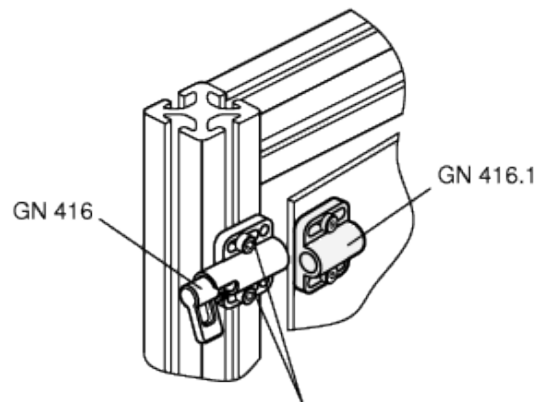

GN 416.1

Locators

Assembly set
GN 965 / GN 968

technical informations

Specification

Zinc die casting
plastic coated
black, RAL 2005, textured finish

Information

Locators GN 416.1 are used to position the indexing pin of indexing plungers / indexing locks.

The Dimension h1 matches spring latches GN 416.

Standard Elements	Main dimensions												Weight
Description	d 标称尺寸	d 实际尺寸 +0.15/-0.05	b ₁	b ₂	b ₃	b ₄	h ₁	h ₂	k ₁	k ₂	k ₃	g	
GN 416.1-6-38	6	6.2	38	28	16	5.4	8.5	6	27	5.5	17	-	
GN 416.1-8-38	8	8.2	38	28	16	5.4	8.5	6	27	5.5	17	-	
GN 416.1-8-46	8	8.2	46	38	20	6.4	11	6	33	6.5	25	-	
GN 416.1-10-38	10	10.2	38	28	16	5.4	8.5	6	27	5.5	17	-	
GN 416.1-10-46	10	10.2	46	38	20	6.4	11	6	33	6.5	25	-	
GN 416.1-12-46	12	12.2	46	38	20	6.4	11	6	33	6.5	25	-	