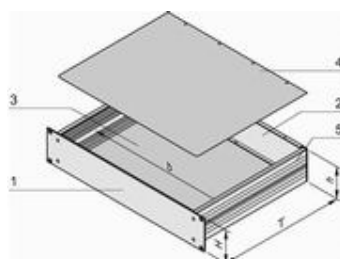

## 19" complete chassis from aluminium, plain top cover and base plate

h = clear height (overall) (H - 8.1 mm)  
b = clear installation width = 403 mm

Part no.: 20860-602

## Features:

- Complete chassis from aluminium
- Detachable rear panel for easy machining
- EMC shielding of approx. 30 dB(A) at 1 GHz (without additional shielding material)
- In accordance with standard IEC 60297-3-100, -101, -105
- 19" and ATX power supplies can be assembled in the 1 U case height up to a clearance of 35 mm

## Technical information:

Description	Height	Height H	Depth T
Solid top cover and base plate	1 U	43.7 mm	280 mm

## Delivery comprises: Kit

Item	Qty	Description
1	1	Front panel, Al extrusion, 3 mm; front anodised, rear etched
2	1	Rear panel, Al, 2 mm, etched
3	1	Base plate, plain, Al, 1 mm
4	1	Cover plate, plain, Al, 1 mm
5	2	Side panel, Al extrusion, raw; with grooves for threaded insert (2 × 7)
6	1	Assembly kit