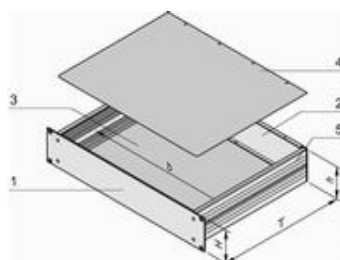

## 19" complete chassis from aluminium, plain top cover and base plate

Photo shows 1 U

Part no.: 20860-605

## Features:

- Complete chassis from aluminium
- Detachable rear panel for easy machining
- EMC shielding of approx. 30 dB(A) at 1 GHz (without additional shielding material)
- In accordance with standard IEC 60297-3-100, -101, -105

## Technical information:

Description	Height	Height H	Depth T
Solid top cover and base plate	2 U	88.1 mm	280 mm

h = clear height (overall) (H - 8.1 mm)  
 b = clear installation width = 403 mm