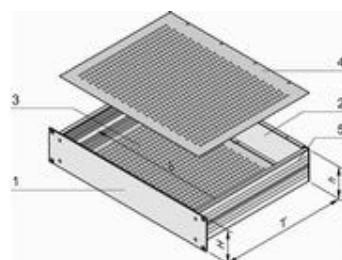

19" complete chassis from aluminium, perforated top cover and base plate

Photo shows 1 U

Part no.: 20860-627

Features:

- Complete chassis from aluminium
- Detachable rear panel for easy machining
- 19" and ATX power supplies can be assembled in the 1 U case height up to a clearance of 35 mm
- EMC shielding of approx. 30 dB(A) at 1 GHz (without additional shielding material)
- In accordance with standard IEC 60297-3-100, -101, -105

Add to basket

NEW PRODUCT

RoHS COMPLIANT

Technical information:

Description	Height	Height H	Depth T
Perforated top cover and base plate	3 U	132.6 mm	280 mm

h = clear height (overall) (H - 8.1)
 b = clear installation width = 403 mm

Delivery comprises: kit

Item	Qty	Description
1	1	Front panel, Al extrusion, 3 mm; front and rear side of front panels clear passivated
2	1	Rear panel, Al, 2 mm, etched
3	1	Base plate, perforated, Al, 1 mm
4	1	Cover plate, perforated, Al, 1 mm
5	2	Side panel, Al extrusion, raw; with grooves for threaded insert (2 × 7)
6	1	Assembly kit