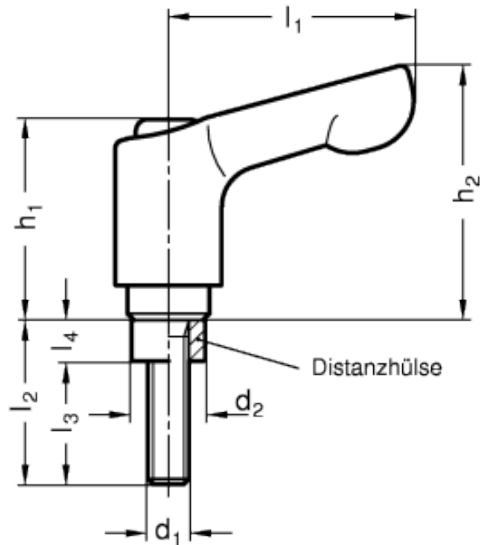

GN 511

Clamping kit

INOX
Edelstahl

INOX
Stainless Steel

technical informations

Lever body

Zinc alloy die-cast, epoxy resin coating.

Colour

RAL 9006 silver matte finish, epoxy resin coating.

Clamping element

AISI 303 stainless steel with threaded hole and toothed element for coupling to the lever body, AISI 303 stainless steel screw and AISI 301 stainless steel return spring.

Locking nut

AISI 304 stainless steel.

Distance bushing

AISI 303 stainless steel.

Features and applications

For clamp mountings, the clamping kits GN 511 replaces the DIN 912 hexagonal recessed screw.
The matching clamping lever sets for each clamping thread are listed in the dimensional tables of the clamp mountings.

Standard Elements	Main dimensions								Weight
	d ₁	d ₂	l ₁	l ₂	l ₃	l ₄	h ₁	h ₂	
GN 511-M4-14	M4	7.5	30	14	9.5	4.5	24.5	30.5	37
GN 511-M4-16	M4	7.5	30	16	11.5	4.5	24.5	30.5	38
GN 511-M4-20	M4	7.5	30	20	15.5	4.5	24.5	30.5	40
GN 511-M5-16	M5	9	30	16	10	6	24.5	30.5	39
GN 511-M5-20	M5	9	30	20	14	6	24.5	30.5	40
GN 511-M5-25	M5	9	30	25	19	6	24.5	30.5	40
GN 511-M6-20	M6	10.5	45	20	13.5	6.5	24.5	35	40
GN 511-M6-25	M6	10.5	45	25	18.5	6.5	24.5	35	50
GN 511-M6-32	M6	10.5	45	32	25.5	6.5	24.5	35	51