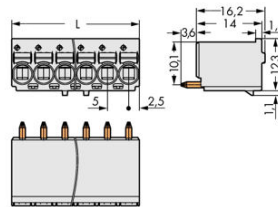

Item no.: 2092-1173  
 Product description: 3 POLE PIN SPACING 5 MM / 0.197 IN

Produkt kann von Bild abweichen / product may differ

RoHS compliant

Color	light gray
No. of connection Points	3
No. of potentials	3
pole count	3
Height	16.2 mm
Height	0.638 in
Width	15 mm
Width	0.591 in
Depth	13.4 mm
Depth	0.528 in
Pin spacing from	5 mm
Pin spacing from	0.197 in
Pollution degree	2
Measured voltage EN	320 V
Measured shock voltage	4 kV
Current intensity EN	16 A
Pollution degree	2
Measured voltage EN	630 V
Measured shock voltage	4 kV

Current intensity EN  
Connection method  
Cross section [mm<sup>2</sup>]

16 A  
CAGE CLAMP®S Connection  
0.2 - 2.5 mm<sup>2</sup>

Wiring method	solid
Cross section [mm <sup>2</sup> ]	0.2 - 2.5 mm <sup>2</sup>
Cross section [mm <sup>2</sup> ]	0.25 - 1.5 mm <sup>2</sup>
Cross section [mm <sup>2</sup> ]	0.25 - 2.5 mm <sup>2</sup>
Cross section [AWG]	24 - 12 AWG
Strip length from	9 mm
Strip length to	10 mm
Solder pin width, diam. [mm]	1.4 mm
Material group	I
Customs Tariff No.	85366990