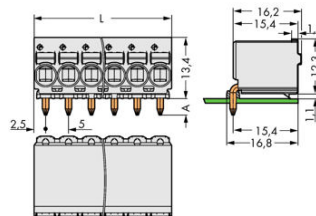

Item no.: 2092-1376  
 Product description: 6 POLE PIN SPACING 5 MM / 0.197 IN

Produkt kann von Bild abweichen / product may differ

RoHS compliant

Color	light gray
No. of connection Points	6
No. of potentials	6
pole count	6
Height	13.4 mm
Height	0.528 in
Width	30 mm
Width	1.181 in
Depth	15.4 mm
Depth	0.606 in
Pin spacing from	5 mm
Pin spacing from	0.197 in
Pollution degree	2
Measured voltage EN	320 V
Measured shock voltage	4 kV
Current intensity EN	16 A
Pollution degree	2
Measured voltage EN	630 V
Measured shock voltage	4 kV

Current intensity EN  
Connection method  
Cross section [mm<sup>2</sup>]

16 A  
CAGE CLAMP®S Connection  
0.2 - 2.5 mm<sup>2</sup>

Wiring method	solid
Cross section [mm <sup>2</sup> ]	0.2 - 2.5 mm <sup>2</sup>
Cross section [mm <sup>2</sup> ]	0.25 - 1.5 mm <sup>2</sup>
Cross section [mm <sup>2</sup> ]	0.25 - 2.5 mm <sup>2</sup>
Cross section [AWG]	24 - 12 AWG
Strip length from	9 mm
Strip length to	10 mm
Solder pin width, diam. [mm]	1.4 mm
Material group	I
Customs Tariff No.	85366990