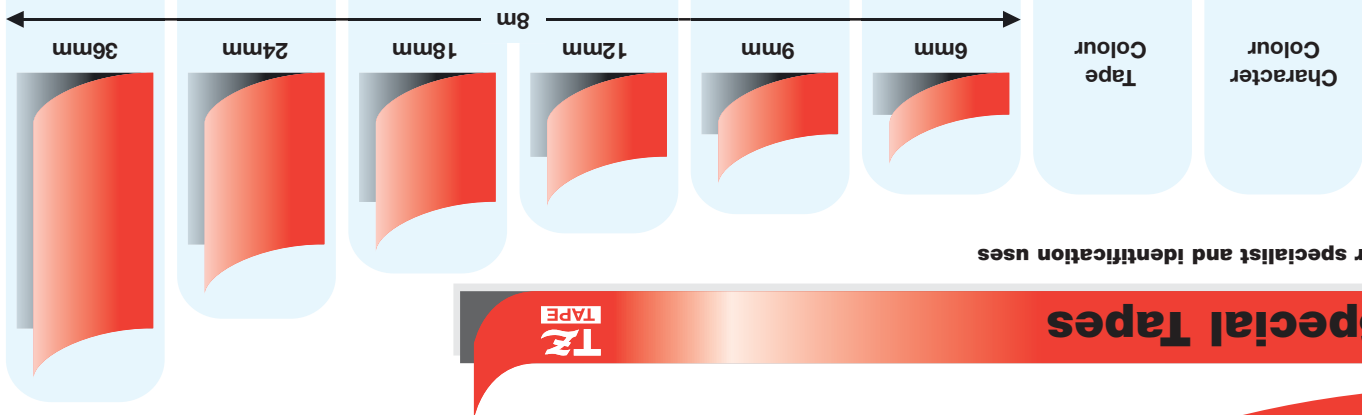

For specialist and identification uses

Special Tapes

Strong Adhesive		Fabric		Iron-on		Security		Metallic		Head cleaning	
Black	Clear	Blue	White	Black	White	Black	White	Black	Silver	Black	
TZ S161	TZ S111	TZ FA3	TZ FA4B	TZ IY41	TZ SE4	TZ M931					
TZ S261	TZ S211										
TZ S161	TZ S111	TZ S121	TZ S131	TZ S141	TZ S151	TZ S231	TZ S241	TZ S251	TZ S261	TZ S611	TZ S621
TZ S161	TZ S111	TZ S121	TZ S131	TZ S141	TZ S151	TZ S631	TZ S641	TZ S651	TZ S661		

Contact:

Brother UK Ltd.
 Audenshaw, Manchester M34 5JD
 Tel: 0870 830 4000 (National Rate Call) Fax: 0870 830 4031
 www.brother.co.uk

ZLFTTZAPEU1

**High performance tapes
 for all labelling applications**