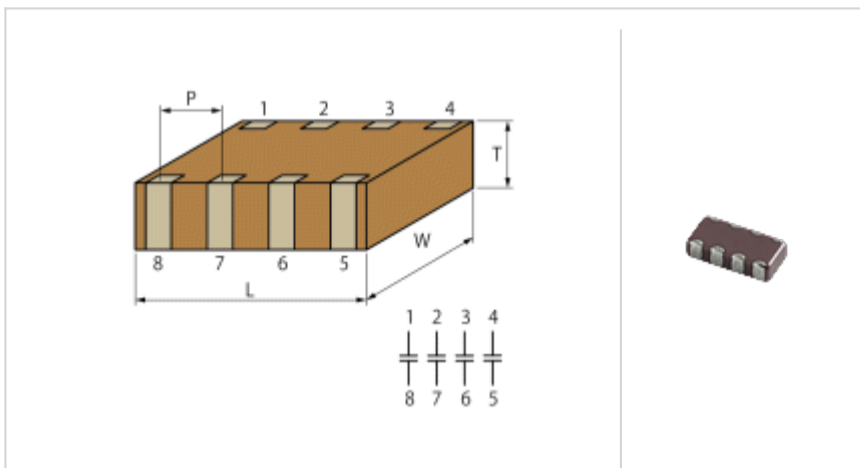

GNM214R71C104MAA1#

"#" indicates a package specification code.

< List of part numbers with package codes >
 GNM214R71C104MAA1D , GNM214R71C104MAA1J

Shape

L size	2.0 ± 0.15mm
W size	1.25 ± 0.15mm
T size	0.5 +0.05/-0.1mm
Distance between external terminals P	0.5 ± 0.05mm
Size code in inch(mm)	0805 (2012)

References

Packaging	Specifications	Minimum quantity
D	180mm Paper taping	4000
J	330mm Paper taping	10000

Mass (typ.)	
1 piece	11mg
180mm Reel	144g

Specifications

Capacitance	0.10μF ± 20%
Rated voltage	16Vdc
Temperature characteristics (complied standard)	X7R(EIA)
Capacitance change rate	± 15.0%
Temperature range of temperature characteristics	-55 to 125
Operating temperature range	-55 to 125