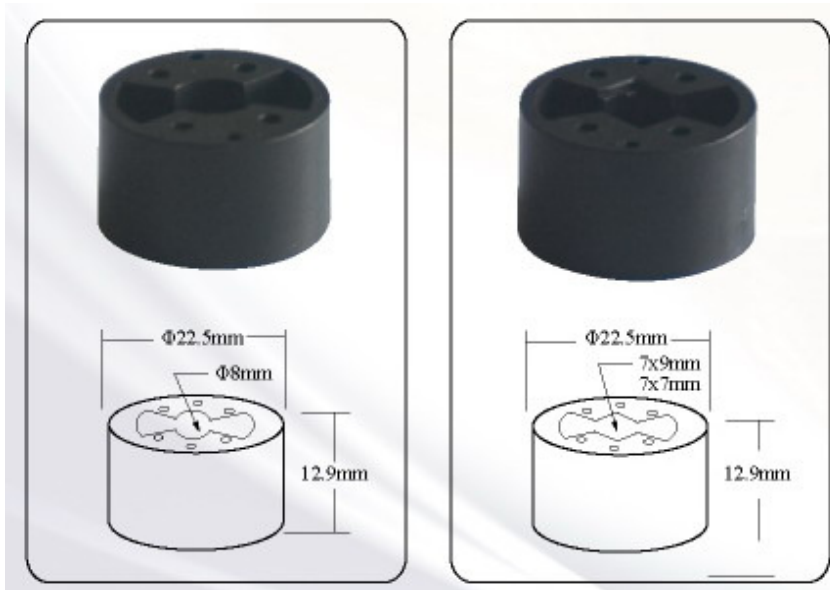

### Descriptions:

Size :  $\Phi 22.5$  high : 12.9

Net Weight: 2

Material: PC

Color: Black

Operating Temperature:  $-35^{\circ}\text{C} \sim +90^{\circ}\text{C}$

### Product Picture and Dimensions :