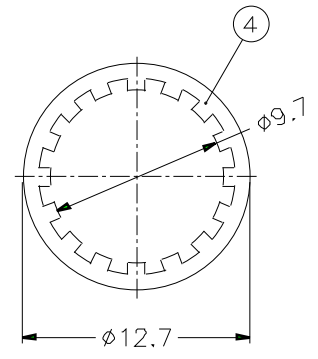

REVISIONS		
ISS	ZONE	DESCRIPTION\PER REQUEST\DATE

F

RECOMMENDED MOUNTING HOLE

E

D

12.7 HEX

C

X-ON Electronics