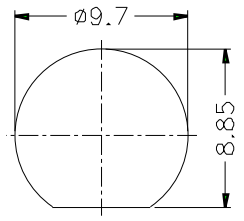

REVISIONS		
ISS	ZONE	DESCRIPTION\PER REQUEST\DATE

F

RECOMMENDED MOUNTING HOLE

E

D

12.7 HEX

C

X-ON Electronics