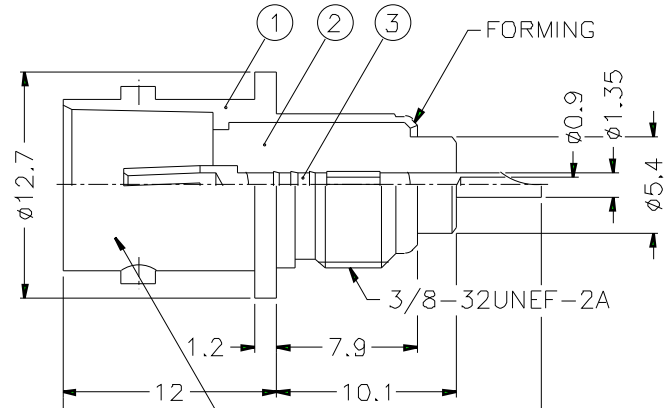

REVISIONS		
ISS	ZONE	DESCRIPTION\PER REQUEST\DATE

F

RECOMMENDED MOUNTING HOLE

E

D

12.7 HEX

C

X-ON Electronics