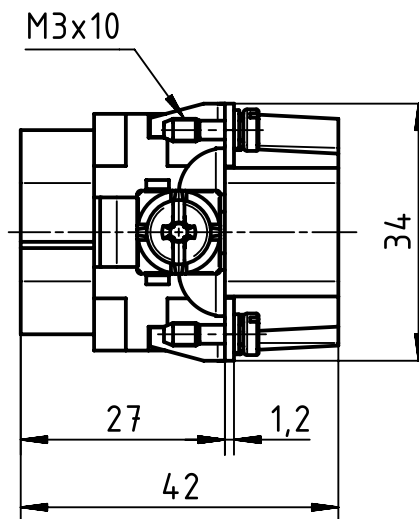

1 2 3 4 5 6

A

B

C

D

	All Dimensions in mm Original Size DIN A4		Scale 1:1	Free size tol.		Ref.	
						Sub.	
	All rights reserved		Created by RULLKOETTER	Inspected by SCHNIEDER	Standardisation SCHMIDTM	Date 2015-03-20	State Final Release
	Department EL PD - DE		Title Han K 4/2 Pin Male Insert			Doc-Key / ECM-Nr. 100217266/UGD/004/B 500000086606	
HARTING Electric GmbH & Co. KG D-32339 Espelkamp			Type TB	Number 09 38 006 2601		Rev. B	Page 1/1