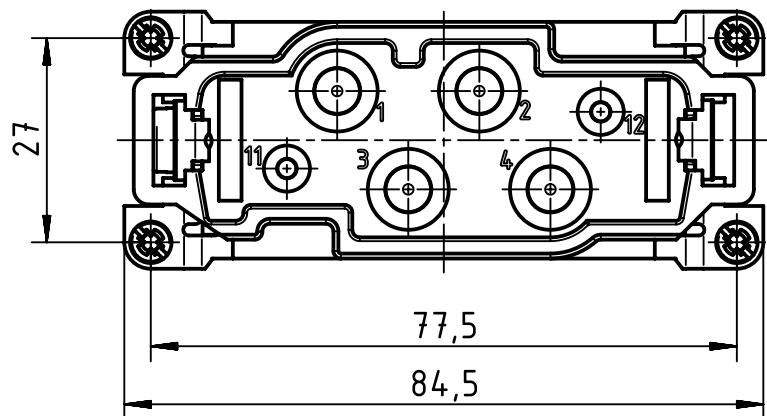

1 2 3 4 5 6

A

B

C

D

	All Dimensions in mm Original Size DIN A4		Scale 1:1	Free size tol.		Ref.	
						Sub.	
	All rights reserved		Created by RULLKOETTER	Inspected by SCHNIEDER	Standardisation SCHMIDTM	Date 2015-03-20	State Final Release
	Department EL PD - DE		Title Han K 4/2 Pin Male Insert			Doc-Key / ECM-Nr. 100217266/UGD/004/B 500000086606	
HARTING Electric GmbH & Co. KG D-32339 Espelkamp			Type TB	Number 09 38 006 2601		Rev. B	Page 1/1