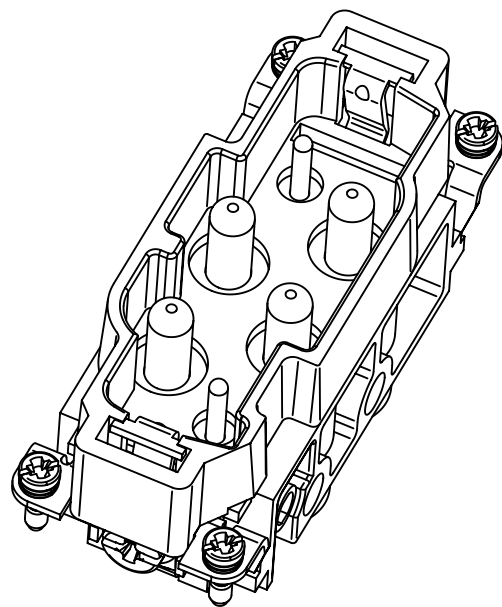

1 2 3 4 5 6

A

B

C

D

	All Dimensions in mm Original Size DIN A4		Scale 1:1	Free size tol.		Ref.	
						Sub.	
	All rights reserved		Created by RULLKOETTER	Inspected by SCHNIEDER	Standardisation SCHMIDTM	Date 2015-03-20	State Final Release
	Department EL PD - DE		Title Han K 4/2 Pin Male Insert			Doc-Key / ECM-Nr. 100217266/UGD/004/B 500000086606	
HARTING Electric GmbH & Co. KG D-32339 Espelkamp			Type TB	Number 09 38 006 2601		Rev. B	Page 1/1

## X-ON Electronics

Largest Supplier of Electrical and Electronic Components

*Click to view similar products for [Rectangular MIL Spec Connectors](#) category:*

*Click to view products by [HARTING](#) manufacturer:*