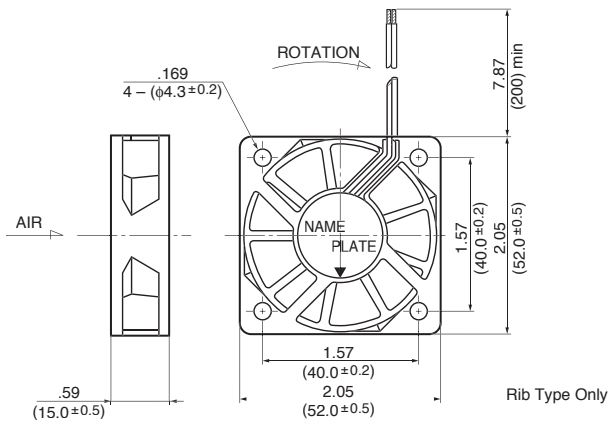

Units: $\frac{\text{inch}}{\text{mm}}$

Characteristic Curves

Panel Cut-outs

INLET SIDE / OUTLET SIDE

Material

Casing : Plastic (Black) 94V-0

Impeller : Plastic (Black) 94V-0

Bearing : Ball Bearing

Lead Wire : UL1061, AWG26, +Red, -Black

Specifications

MODEL	Product No.	Rated Voltage	Operating Voltage	Current	Input Power	Speed	Max. Air Flow		Max. Static Pressure		Noise	Mass
		(V)	(V)	(A) ^{*1}	(W) ^{*1}	(min ⁻¹) ^{*1}	CFM ^{*1}	(m ³ /min) ^{*1}	in H ₂ O	(Pa) ^{*1}	(dB) ^{*1}	(g)
2106KL-04W-B30-	X00	12	10.2 ~ 13.0	0.07	0.84	3500	9.9	0.28	.07	18.0	21.0	25
2106KL-04W-B40-	X00	12	10.2 ~ 13.0	0.09	1.08	4200	12.0	0.34	.10	26.0	25.5	25
2106KL-04W-B50-	X00	12	10.2 ~ 13.0	0.13	1.56	4900	14.1	0.40	.14	35.0	30.0	25