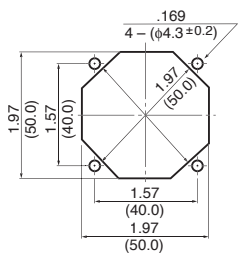

Units: $\frac{\text{inch}}{\text{mm}}$

Characteristic Curves

Panel Cut-outs

INLET SIDE / OUTLET SIDE

Material

Casing : Plastic (Black) 94V-0

Impeller : Plastic (Black) 94V-0

Bearing : Ball Bearing