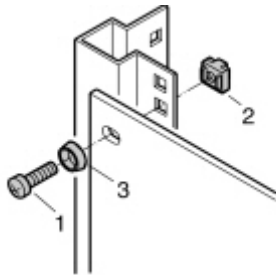

Assembly set**Article number: 21100-435**

- The assembly kit is used for the assembly of a front panel, a subrack or other 19" internal accessories in a 19" case or 19" cabinet

Delivery quantity: Set

Item	Qty	Description
1	8	Screw pozidrive M6x16
2	8	Cage nut M6
3	8	Plastic washer black

Technical data:

Description
8 × (screw, plastic washer, cage nut) each part

Notes:

- Sufficient material for the assembly of two front panels, subracks or other 19" internal accessories

X-ON Electronics

Largest Supplier of Electrical and Electronic Components