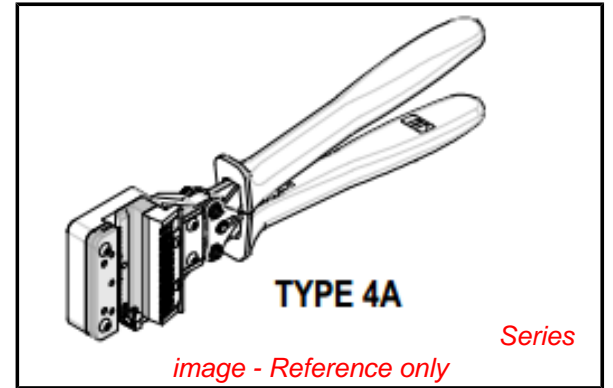

PLEASE CHECK WWW.MOLEX.COM FOR LATEST PART INFORMATION

Part Number: [63827-3300](#)
Status: **Active**
Description: Hand Crimp Tool for SolderRight™ Board-In Terminals

Documents:
[RoHS Certificate of Compliance (PDF)](#)

General

Product Family	Application Tooling
Series	T9999
Function	Crimp
Geographic Area	Global
Level of Automation	Manual
More Detailed Tech Information	applicationtooling@molex.com
Product Name	PremiumGrade™
Survey	www.molex.com//review/apptool_survey.html
Tool Type	Handtool
UPC	887191736266

Material Info

Reference - Drawing Numbers

Application Tooling Documents	ATS-6382733HM

EU RoHS	China RoHS

Compliance Status

Not Reviewed

REACH SVHC

Not Reviewed

Low-Halogen Status

Not Reviewed

Need more information on product environmental compliance?

Email productcompliance@molex.com
For a multiple part number RoHS Certificate of Compliance, [click here](#)

Please visit the [Contact Us](#) section for any non-product compliance questions.

Search Parts in this Series

T9999Series

Use With

172677 SolderRight™ Board-in Terminals,
22-28 AWG

PLEASE CHECK WWW.MOLEX.COM FOR LATEST PART INFORMATION