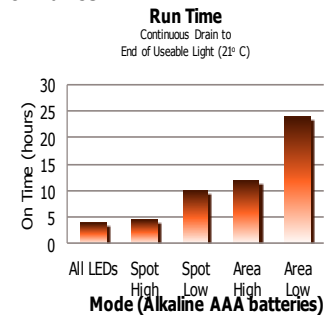

Performance:

Tested according to ANSI/NEMA FL 1 Standards.

Important Notice

This datasheet contains information specific to products manufactured at the time of its publication
Contents herein do not constitute a claim or warranty
©Energizer / All Rights Reserved