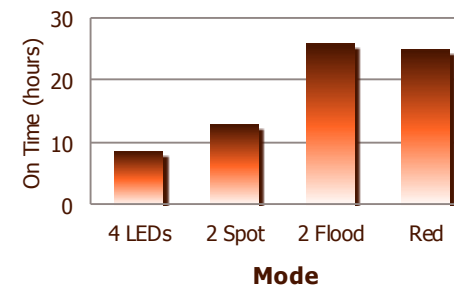

Performance:

Run Time

Continuous Drain to
End of Useable Light (21° C)

Tested according to ANSI/NEMA FL 1 Standards.

Important Notice

This datasheet contains information specific to products manufactured at the time of its publication

Contents herein do not constitute a claim or warranty

©Energizer / All Rights Reserved

Energizer

1-800-383-7323 USA/CAN