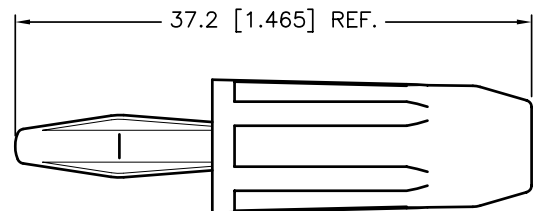

Banana Plug, Solderless

Specification

Body	: Brass, Nickel-Plated
Banana Plug	: Phosphor Bronze, Nickel-Plated
Connector Type	: Banana Plug
Gender	: Plug
Contact Termination	: Solderless
Connector Mounting	: Cable
Handle	: PS475 (Max. Heat Deflection Temperature : 89°C)

ASSEMBLY

Dimensions : Millimeters (Inches)

Part Number Table

Description	Color	Part Number
Insulated Solderless Banana Plug	Black	SPC15427
	Red	SPC15424
	Blue	SPC15232
	Green	SPC15278
	White	SPC15259
	Yellow	SPC15250