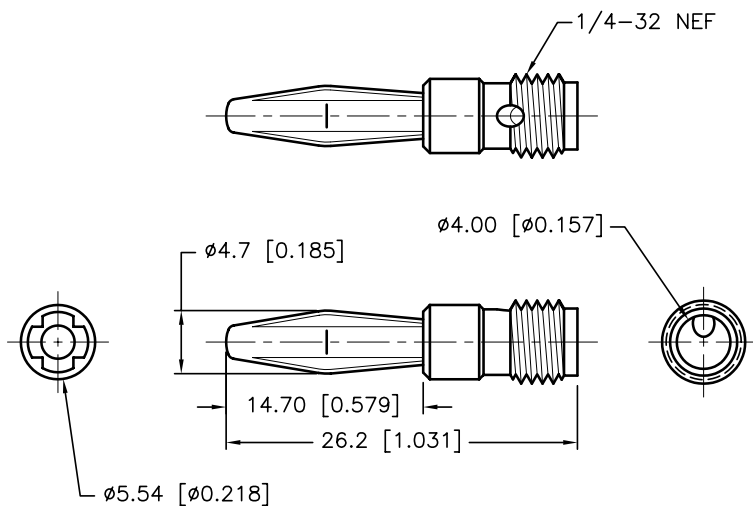

Banana Plug, Solderless

Specification

Body	: Brass, Nickel-Plated
Banana Plug	: Phosphor Bronze, Nickel-Plated
Connector Type	: Banana Plug
Gender	: Plug
Contact Termination	: Solderless
Connector Mounting	: Cable
Handle	: PS475 (Max. Heat Deflection Temperature : 89°C)

ASSEMBLY

Dimensions : Millimeters (Inches)

Part Number Table

Description	Color	Part Number
Insulated Solderless Banana Plug	Black	SPC15427
	Red	SPC15424
	Blue	SPC15232
	Green	SPC15278
	White	SPC15259
	Yellow	SPC15250