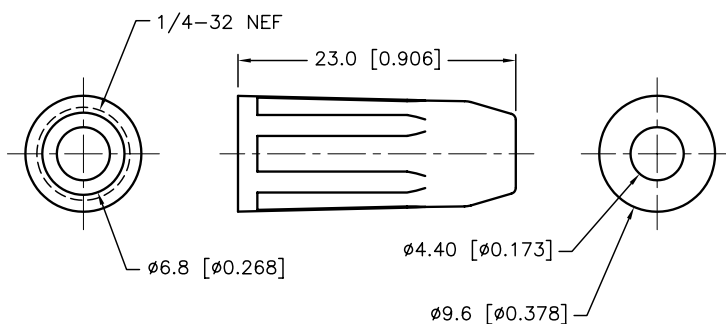

Banana Plug, Solderless

Specification

Body	: Brass, Nickel-Plated
Banana Plug	: Phosphor Bronze, Nickel-Plated
Connector Type	: Banana Plug
Gender	: Plug
Contact Termination	: Solderless
Connector Mounting	: Cable
Handle	: PS475 (Max. Heat Deflection Temperature : 89°C)

ASSEMBLY

Dimensions : Millimeters (Inches)

Part Number Table

Description	Color	Part Number
Insulated Solderless Banana Plug	Black	SPC15427
	Red	SPC15424
	Blue	SPC15232
	Green	SPC15278
	White	SPC15259
	Yellow	SPC15250