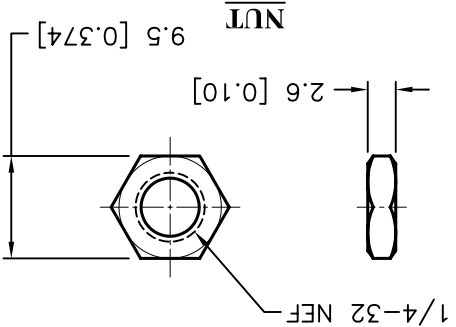

REVISIONS

DOC. NO. SPC-F005 * Effective: 7/8/02 * DCP No.: 1398

RoHS

Compliant $\phi 4.0$ [$\phi 0.157$]

INSULATED HEAD

NUT

THREADED BODY

- SPECIFICATION:**
1. Threaded Body: Brass, Nickel-Plated
 2. Insulated Head: ABS (Max. Heat Deflection Temperature: 89°C)
 3. Insulated Washer: ABS
 4. Solder Lug: Phosphor Bronze
 5. Nut: Brass, Nickel-Plated

SPECIFICATION:

SPC PART No.	COLOR
SPC15338	RED
SPC15357	BLACK
SPC15179	GREEN
SPC15194	YELLOW

DISCLAIMER:
ALL STATEMENTS AND TECHNICAL INFORMATION CONTAINED HEREIN ARE BASED UPON INFORMATION AND/OR TESTS WE BELIEVE TO BE ACCURATE AND RELIABLE. SINCE CONDITIONS OF USE ARE BEYOND OUR CONTROL, THE USER SHALL DETERMINE THE SUITABILITY OF THE PRODUCT FOR THE INTENDED USE AND ASSUME ALL RISK AND LIABILITY WHATSOEVER IN CONNECTION THEREWITH.