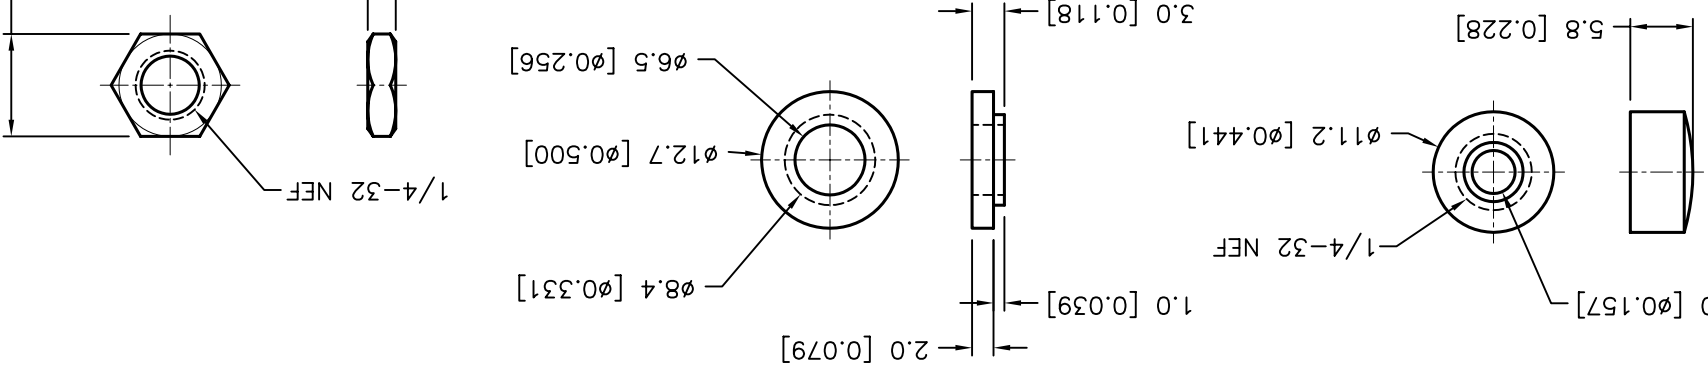

REVISIONS

DOC. NO. SPC-F005 * Effective: 7/8/02 * DCP No.: 1398

RoHS

Compliant $\phi 4.0$ [$\phi 0.157$]

INSULATED HEAD

NUT

THREADED BODY

- SPECIFICATION:**
1. Threaded Body: Brass, Nickel-Plated
 2. Insulated Head: ABS (Max. Heat Deflection Temperature: 89°C)
 3. Insulated Washer: ABS
 4. Solder Lug: Phosphor Bronze
 5. Nut: Brass, Nickel-Plated

SPECIFICATION:

SPC PART No.	COLOR
SPC15338	RED
SPC15357	BLACK
SPC15179	GREEN
SPC15194	YELLOW

DISCLAIMER:
ALL STATEMENTS AND TECHNICAL INFORMATION CONTAINED HEREIN ARE BASED UPON INFORMATION AND/OR TESTS WE BELIEVE TO BE ACCURATE AND RELIABLE. SINCE CONDITIONS OF USE ARE BEYOND OUR CONTROL, THE USER SHALL DETERMINE THE SUITABILITY OF THE PRODUCT FOR THE INTENDED USE AND ASSUME ALL RISK AND LIABILITY WHATSOEVER IN CONNECTION THEREWITH.