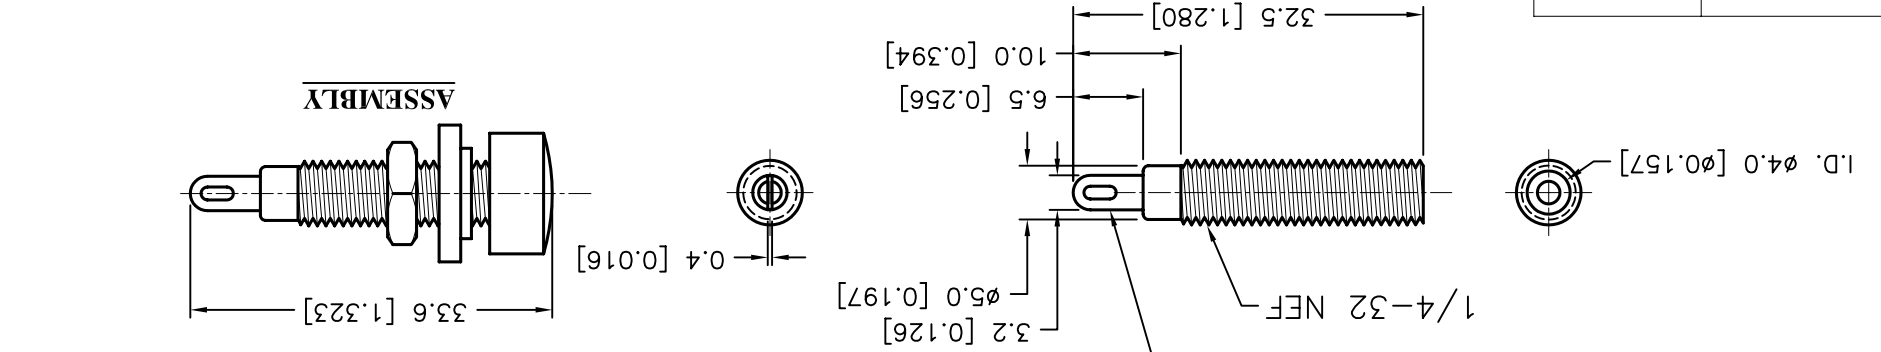

REVISIONS

DOC. NO. SPC-F005 * Effective: 7/8/02 * DCP No.: 1398

RoHS

Compliant $\phi 4.0$ [$\phi 0.157$]

INSULATED HEAD

NUT

THREADED BODY

- SPECIFICATION:**
1. Threaded Body: Brass, Nickel-Plated
 2. Insulated Head: ABS (Max. Heat Deflection Temperature: 89°C)
 3. Insulated Washer: ABS
 4. Solder Lug: Phosphor Bronze
 5. Nut: Brass, Nickel-Plated

SPECIFICATION:

SPC PART No.	COLOR
SPC15338	RED
SPC15357	BLACK
SPC15179	GREEN
SPC15194	YELLOW

DISCLAIMER:
ALL STATEMENTS AND TECHNICAL INFORMATION CONTAINED HEREIN ARE BASED UPON INFORMATION AND/OR TESTS WE BELIEVE TO BE ACCURATE AND RELIABLE. SINCE CONDITIONS OF USE ARE BEYOND OUR CONTROL, THE USER SHALL DETERMINE THE SUITABILITY OF THE PRODUCT FOR THE INTENDED USE AND ASSUME ALL RISK AND LIABILITY WHATSOEVER IN CONNECTION THEREWITH.