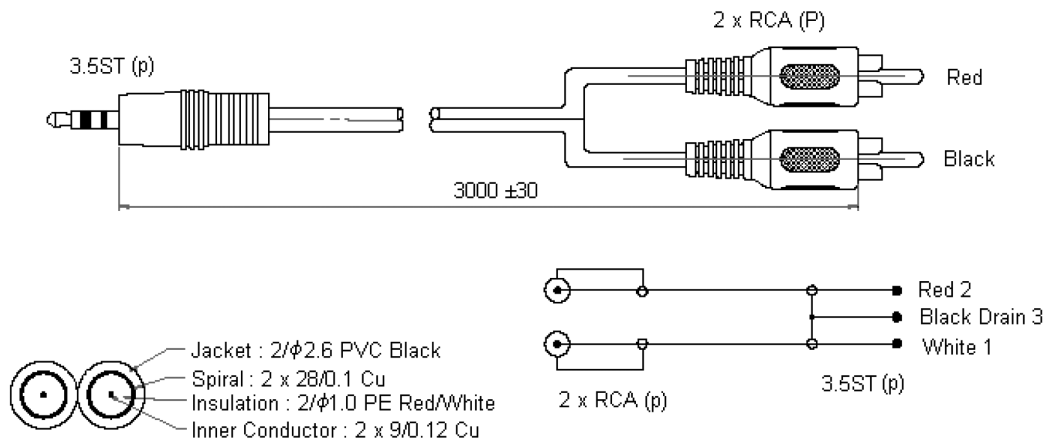

Lead

3.5mm S Jack to 2 × M Phono

pro-SIGNAL

Specifications:

Connector Type A	: 3.5mm Stereo Jack Plug
Connector Type B	: 2 × Phono Plugs
Cable Assembly Type	: Audio / Video
Cable Length - Imperial	: 9.84ft
Cable Length - Metric	: 3m
Jacket Colour	: Black

Dimensions : Millimetres

Part Number Table

Description	Part Number
Lead, 3.5mm S Jack to 2 × M Phono, 3M	AV02559

Important Notice : This data sheet and its contents (the "Information") belong to the members of the Premier Farnell group of companies (the "Group") or are licensed to it. No licence is granted for the use of it other than for information purposes in connection with the products to which it relates. No licence of any intellectual property rights is granted. The Information is subject to change without notice and replaces all data sheets previously supplied. The Information supplied is believed to be accurate but the Group assumes no responsibility for its accuracy or completeness, any error in or omission from it or for any use made of it. Users of this data sheet should check for themselves the Information and the suitability of the products for their purpose and not make any assumptions based on information included or omitted. Liability for loss or damage resulting from any reliance on the Information or use of it (including liability resulting from negligence or where the Group was aware of the possibility of such loss or damage arising) is excluded. This will not operate to limit or restrict the Group's liability for death or personal injury resulting from its negligence. pro-SIGNAL is the registered trademark of the Group. © Premier Farnell plc 2012.