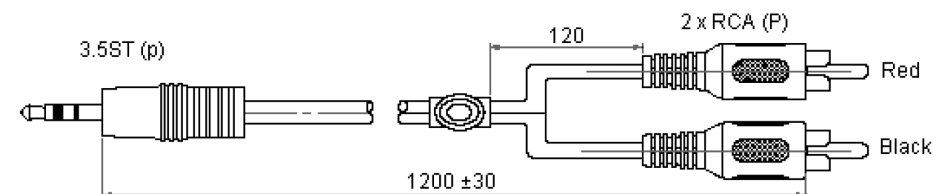

Lead

3.5mm S Jack to 2 × M Phono

pro-SIGNAL

Specifications:

Connector Type A	: 3.5mm Stereo Jack Plug
Connector Type B	: 2 × Phono Plugs
Cable Assembly Type	: Audio / Video
Cable Length - Imperial	: 3.94ft
Cable Length - Metric	: 1.2m
Jacket Colour	: Black
No. of Poles	: 3

Dimensions : Millimetres

Part Number Table

Description	Part Number
Lead, 3.5mm S Jack to 2 × M Phono, 1.2M	AV13784

Important Notice : This data sheet and its contents (the "Information") belong to the members of the Premier Farnell group of companies (the "Group") or are licensed to it. No licence is granted for the use of it other than for information purposes in connection with the products to which it relates. No licence of any intellectual property rights is granted. The Information is subject to change without notice and replaces all data sheets previously supplied. The Information supplied is believed to be accurate but the Group assumes no responsibility for its accuracy or completeness, any error in or omission from it or for any use made of it. Users of this data sheet should check for themselves the Information and the suitability of the products for their purpose and not make any assumptions based on information included or omitted. Liability for loss or damage resulting from any reliance on the Information or use of it (including liability resulting from negligence or where the Group was aware of the possibility of such loss or damage arising) is excluded. This will not operate to limit or restrict the Group's liability for death or personal injury resulting from its negligence. pro-SIGNAL is the registered trademark of the Group. © Premier Farnell plc 2012.