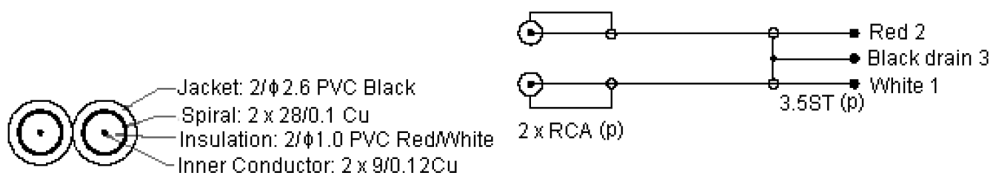

Lead

3.5mm S Jack to 2 × M Phono

pro-SIGNAL

Specifications:

Connector Type A	: 3.5mm Stereo Jack Plug
Connector Type B	: 2 × Phono Plugs
Cable Assembly Type	: Audio / Video
Cable Length - Imperial	: 3.94ft
Cable Length - Metric	: 1.2m
Jacket Colour	: Black
No. of Poles	: 3

Dimensions : Millimetres

Part Number Table

Description	Part Number
Lead, 3.5mm S Jack to 2 × M Phono, 1.2M	AV13784

Important Notice : This data sheet and its contents (the "Information") belong to the members of the Premier Farnell group of companies (the "Group") or are licensed to it. No licence is granted for the use of it other than for information purposes in connection with the products to which it relates. No licence of any intellectual property rights is granted. The Information is subject to change without notice and replaces all data sheets previously supplied. The Information supplied is believed to be accurate but the Group assumes no responsibility for its accuracy or completeness, any error in or omission from it or for any use made of it. Users of this data sheet should check for themselves the Information and the suitability of the products for their purpose and not make any assumptions based on information included or omitted. Liability for loss or damage resulting from any reliance on the Information or use of it (including liability resulting from negligence or where the Group was aware of the possibility of such loss or damage arising) is excluded. This will not operate to limit or restrict the Group's liability for death or personal injury resulting from its negligence. pro-SIGNAL is the registered trademark of the Group. © Premier Farnell plc 2012.