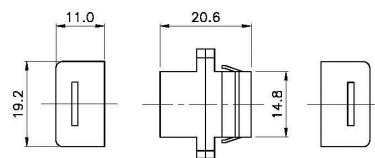

Specification :

Material :

1. Dust Cover : TPR, Black color.
2. Housing : PBT, UL 94V-0, Black Color.
3. Clip : Stainless.

Performance :

- a. MPO to MPO Adaptor Type.
- b. Durability : 500 cycles.
- c. Tensile Strength : 10 kgf.
- d. Insertion Loss : < 0.3 dB.
- e. Operating Temperature : -20°C to +70°C.
- f. Storage Temperature: -40°C to +80°C.