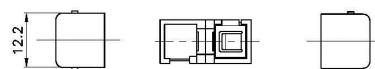

### Features:

- Compliant with IEC 61754-7 and TIA/EIA 604-5 interoperability standard
- Accepts industry standard MPO interfaces
- Opposited key and aligned key options available

SCALE 1/1