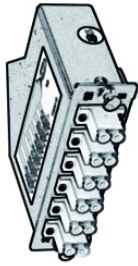

**MPO Module
(12x LC-MPO male)**