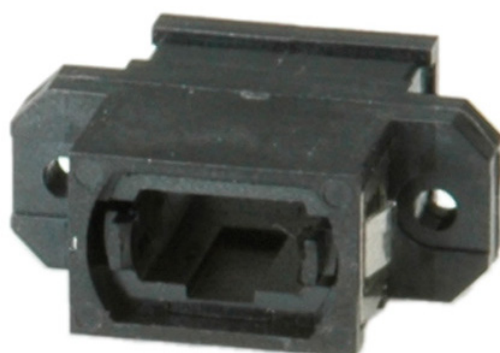

# rotronic

**Datenblatt - Fiche technique - Data sheet**

**21.17.0319**

**ROLINE Kupplung MPO/MPO,**

**ROLINE Coupleur MPO/MPO,**

**ROLINE MPO/MPO Coupler,**

## Item no.: 21.17.0319 ROLINE MPO/MPO Adapter, Black

### Features:

- Compliant with IEC 61754-7 and TIA/EIA 604-5 interoperability standard
- Accepts industry standard MPO interfaces
- Opposited key and aligned key options available

SCALE 1/1

#### Material :

1. Dust Cover : TPR, Black color.
2. Housing : PBT, UL 94V-0, Black Color.
3. Clip : Stainless.