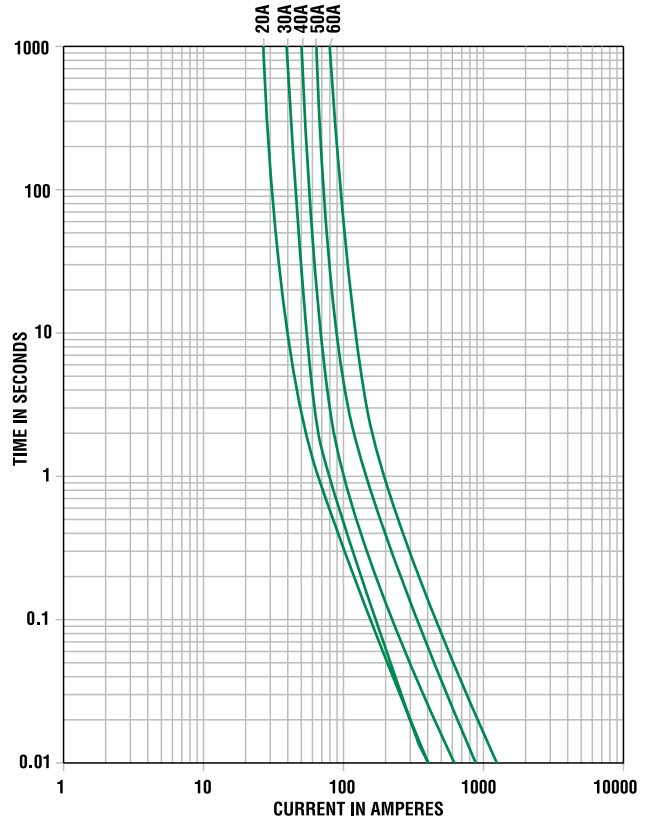

JCASE® Cartridge Fuse Rated 32V

Dimensions in mm / Maße in mm