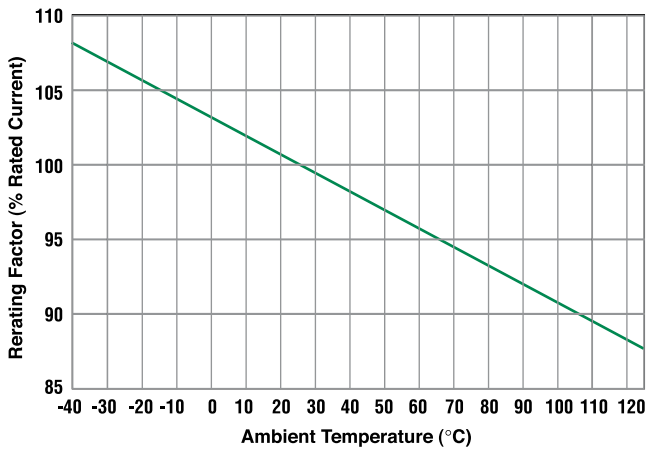

JCASE Fuse Series Temperature Derating Curve