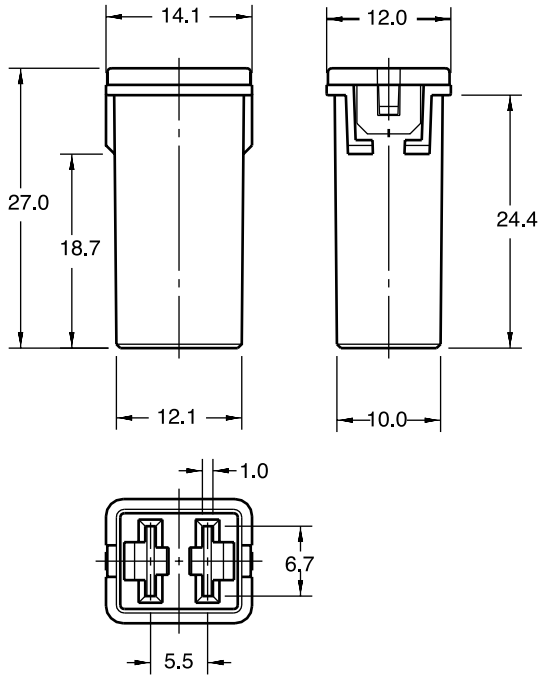

Time-Current Characteristics / Schmelzeit-Grenzwerte

% of Rating % des Nennstromes	Opening Time Min / Max (s) Schmelzcharakteristik Min / Max (s)
110	100 h / –
135	60 s / 1800 s
200	4 s / 60 s
350	200 ms / 7 s
600	40 ms / 1 s

Part Number Artikel-Nr.	Current Rating Nennstrom	Housing Color Kennfarbe	Typ. Voltage Drop Typ. Spannungsfall	Cold Resistance Kaltwiderstand	I ² t
0495020_	20 A		106 mV	4.29 mΩ	1750 A²s
0495025_	25 A		101 mV	3.28 mΩ	3220 A²s
0495030_	30 A		91 mV	2.12 mΩ	1480 A²s
0495040_	40 A		87 mV	1.30 mΩ	3650 A²s
0495050_	50 A		88 mV	0.99 mΩ	8750 A²s
0495060_	60 A		87 mV	0.76 mΩ	19500 A²s

Last figure of part number = packaging code, see Section "Packaging Index," pg. 157.
Corresponding holder see Section "Fuse Holders."

JCASE® Cartridge Fuse Rated 32V

Dimensions in mm / Maße in mm

JCASE Fuse Series Temperature Derating Curve