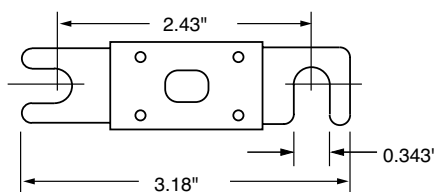

## Fork-Lift and Stud-Mounted Fuses

32 – 130 Volts DC • Fast Acting and Time-Delay

CNL fast-acting and CNN very fast acting fuses are recommended for use on battery operated lift trucks and other low voltage battery operated equipment.

#### Specifications

**Voltage Ratings:** CNL: 32 Volts DC  
CNN: 48 Volts DC, 75 Volts AC  
**Interrupting Rating:** 2,500 amperes  
**Ampere Range:** 10 – 800 amperes  
**Maximum Torque:** 90 Inch lbs.

Example part number (series & amperage): CCK 150

Part No.	A	B	C
CCK 1-15A	2.810	2.204	0.510
CCK 20-30A	3.060	2.454	0.510
CCK 35-60A	3.629		0.750
CCK 70-120A	4.129	3.454	1.00
CCK 140-200A	4.362	3.579	1.00
CCK 225-300A	4.612	3.829	1.00
CCL 30-60A	3.060	2.454	0.51
CCL 80-120A	3.38	2.70	0.75