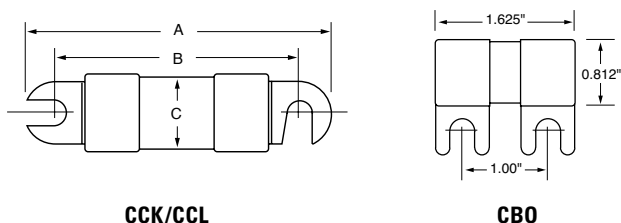

Ampere ratings

CBO	10	25	50	80	
<i>Fast Acting</i>	12	30	60	100	
	15	35	70	125	
	20	40	75	150	
CCK	1	25	60	120	200
<i>Time-Delay</i>	2	30	70	140	225
	10	35	75	150	250
	15	40	80	160	300
	20	50	100	175	
CCL	30	40	60	100	
<i>Time-Delay</i>	35	50	80	120	

Example part number (series & amperage): CCK 150

Part No.	A	B	C
CCK 1-15A	2.810	2.204	0.510
CCK 20-30A	3.060	2.454	0.510
CCK 35-60A	3.629		0.750
CCK 70-120A	4.129	3.454	1.00
CCK 140-200A	4.362	3.579	1.00
CCK 225-300A	4.612	3.829	1.00
CCL 30-60A	3.060	2.454	0.51
CCL 80-120A	3.38	2.70	0.75