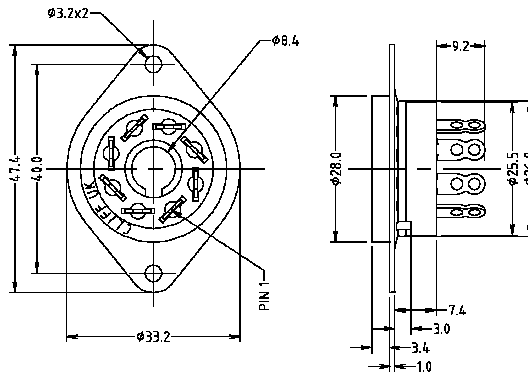

CLIFF

VALVE BASES

FM7060

FM7061

FM7075

FM7090

For further information, contact: sales@cliffuk.co.uk

Cliff Electronic Components Limited,
76 Holmethorpe Avenue, Holmethorpe Ind. Estate,
Redhill, Surrey RH1 2PF U.K.
Tel: +44 (0)1737 771375 Fax: +44 (0)1737 766012