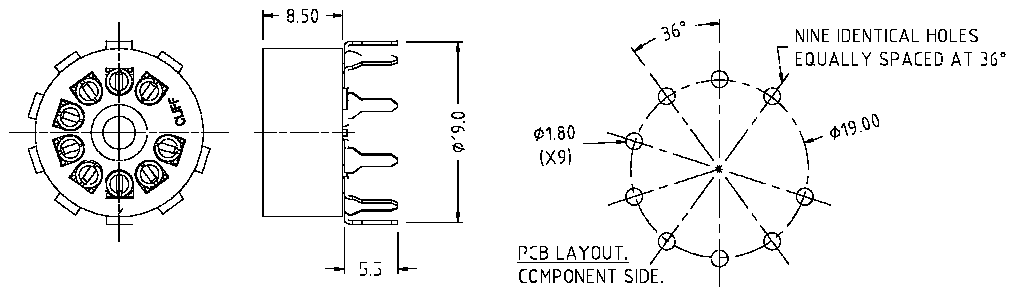

CLIFF

VALVE BASES

FM7060

FM7061

FM7075

FM7090

For further information, contact: sales@cliffuk.co.uk

Cliff Electronic Components Limited,
76 Holmethorpe Avenue, Holmethorpe Ind. Estate,
Redhill, Surrey RH1 2PF U.K.
Tel: +44 (0)1737 771375 Fax: +44 (0)1737 766012