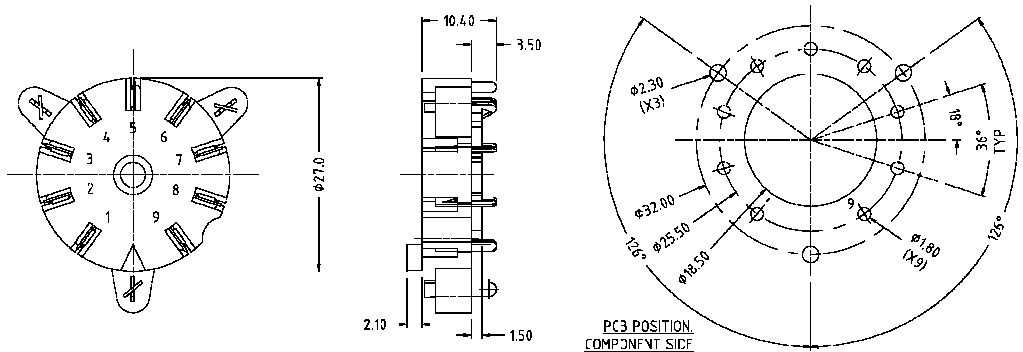

CLIFF

VALVE BASES

FM7060

FM7061

FM7075

FM7090

For further information, contact: sales@cliffuk.co.uk

Cliff Electronic Components Limited,
76 Holmethorpe Avenue, Holmethorpe Ind. Estate,
Redhill, Surrey RH1 2PF U.K.
Tel: +44 (0)1737 771375 Fax: +44 (0)1737 766012