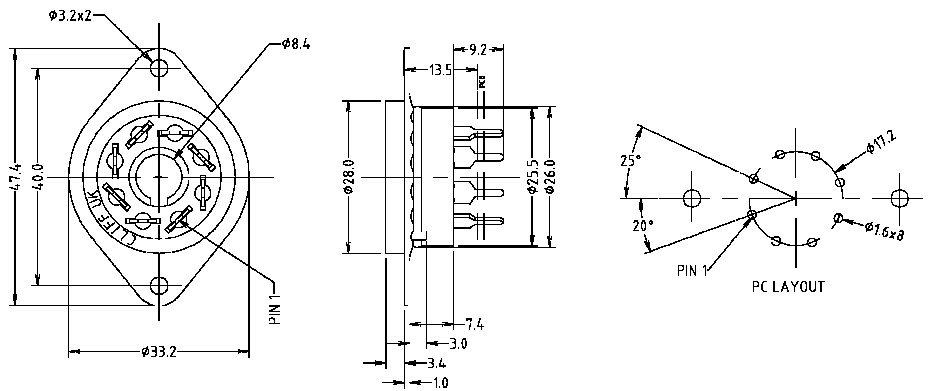

CLIFF

VALVE BASES

FM7060

FM7061

FM7075

FM7090

For further information, contact: sales@cliffuk.co.uk

Cliff Electronic Components Limited,
76 Holmethorpe Avenue, Holmethorpe Ind. Estate,
Redhill, Surrey RH1 2PF U.K.
Tel: +44 (0)1737 771375 Fax: +44 (0)1737 766012