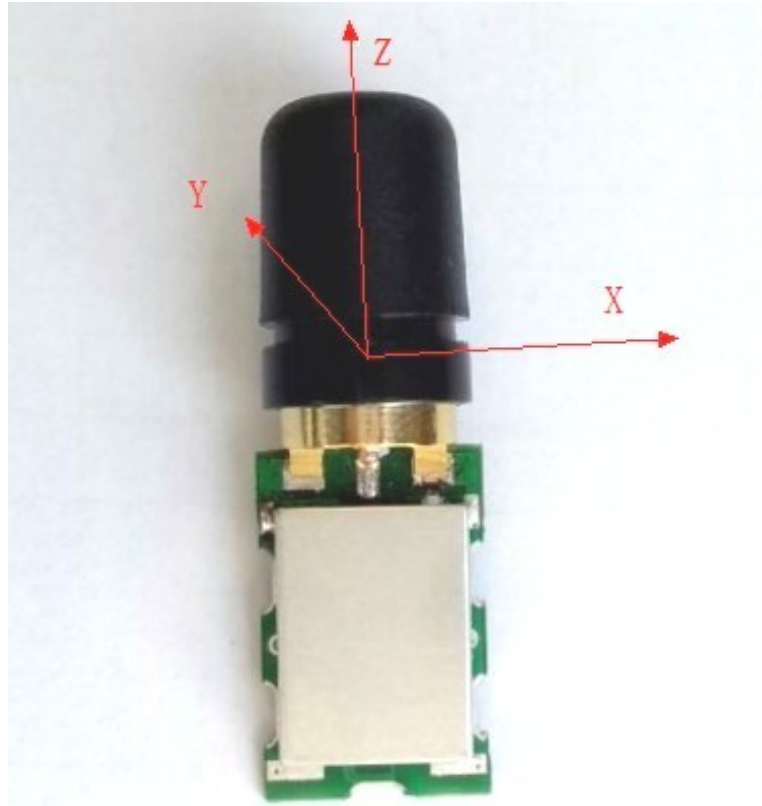

6 Radiation Pattern