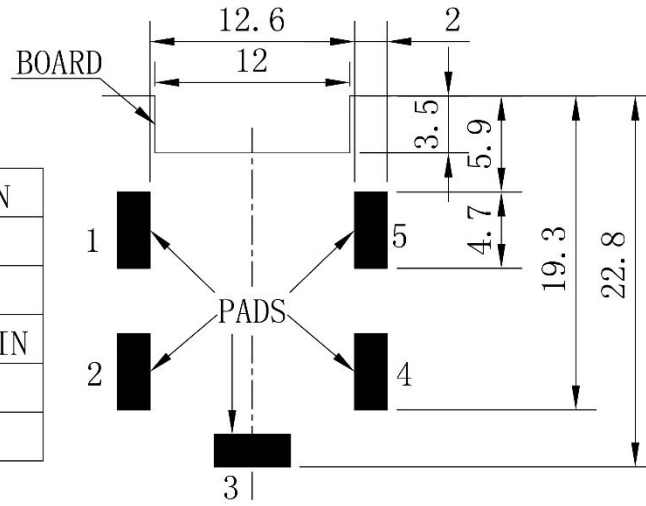

Storage Temperature range $-40^{\circ}\text{C} \sim +100^{\circ}\text{C}$

ROHS Compliant

6 Radiation Pattern

6 Recommended Pads

PIN	APPLICATION
1	GND
2	GND
3	RF OUT、DC IN
4	GND
5	GND

Unit:mm

X-ON Electronics