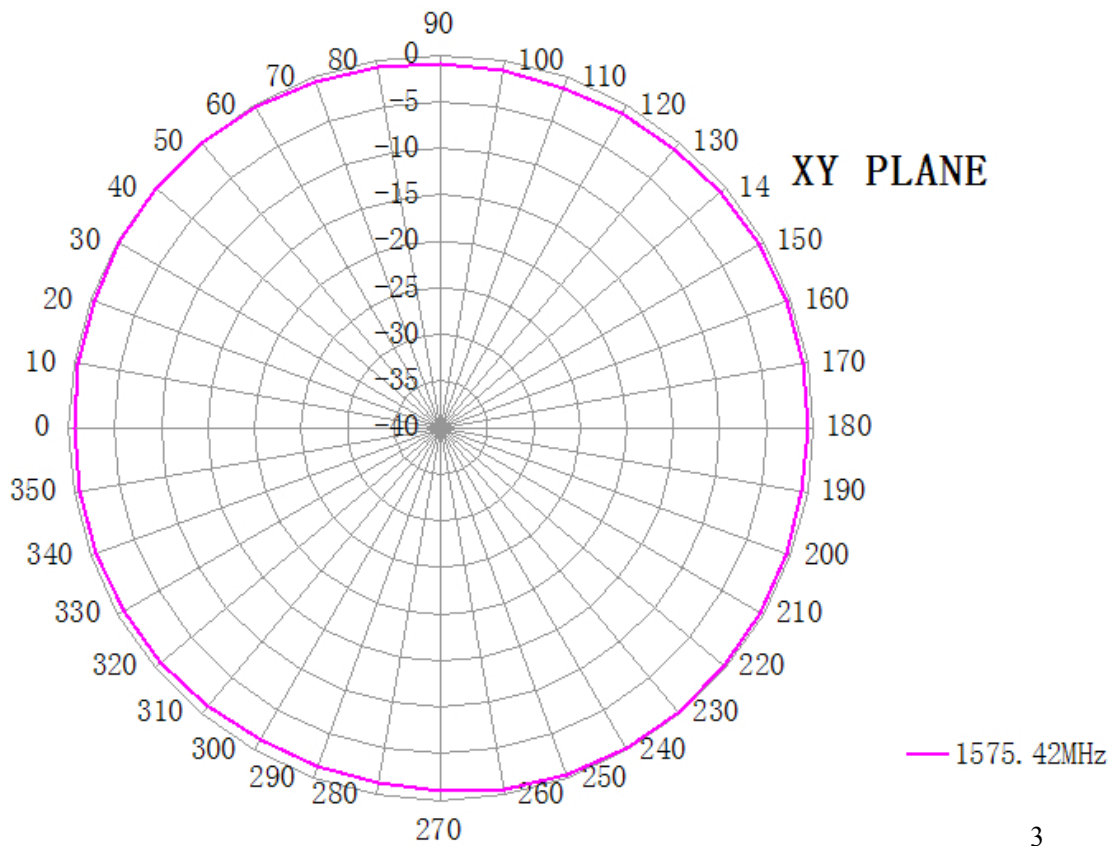

6 Radiation Pattern