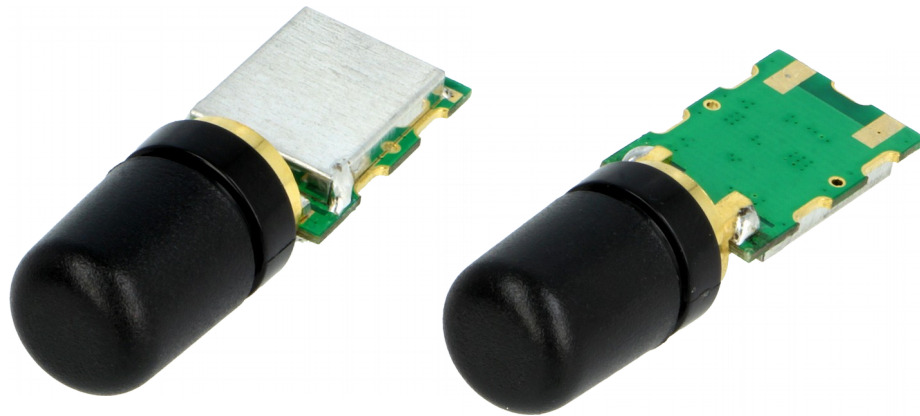

GPS Passive Antenna

Model : GPS-ANT044

1 Part Number

GPS-ANT044

2 Dimension (Unit : mm)

Unit:mm

3 Electrical Characteristics

3.1 Dielectric Antenna

Item		Specifications
Antenna	Center Frequency	1575.42±1MHz
	Band Width	CF±5MHz
	Polarization	RHCP
	Gain	2dBic (Zenith)
	V.S.W.R	< 2.0
	Impedance	50Ω
	Axial Ratio	3dB (Typ.)
LNA	Gain	26±2dB
	Noise Figure	< 2.0
	Supply Voltage	2.7~3.3V DC
	Current Consumption	< 14mA@3.3V
	V.S.W.R	< 2.0

3.2 Mechanical

Mechanical	Radome Material	ABS
	Mounting Method	Soldering

4 Reliability

Condition : Temperature: $40 \pm 5^{\circ}\text{C}$

Load: DC=5V ± 0.5 V

Quantity: 2000pcs

Sustained Time: 480h

5 Environmental Specifications