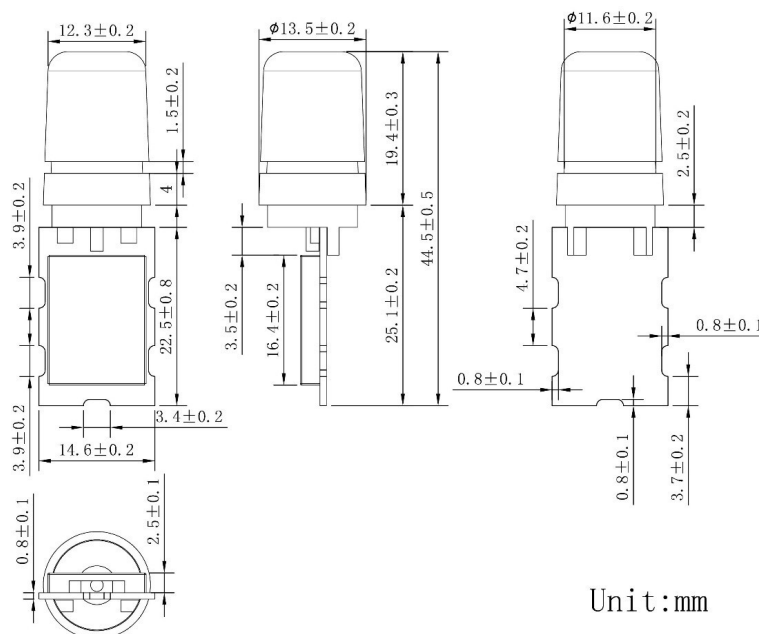

GPS Passive Antenna

Model : GPS-ANT044

1 Part Number

GPS-ANT044

2 Dimension (Unit : mm)

Unit:mm

3 Electrical Characteristics

3.1 Dielectric Antenna

Item		Specifications
Antenna	Center Frequency	1575.42±1MHz
	Band Width	CF±5MHz
	Polarization	RHCP
	Gain	2dBic (Zenith)
	V.S.W.R	< 2.0
	Impedance	50Ω
	Axial Ratio	3dB (Typ.)
LNA	Gain	26±2dB
	Noise Figure	< 2.0
	Supply Voltage	2.7~3.3V DC
	Current Consumption	< 14mA@3.3V
	V.S.W.R	< 2.0