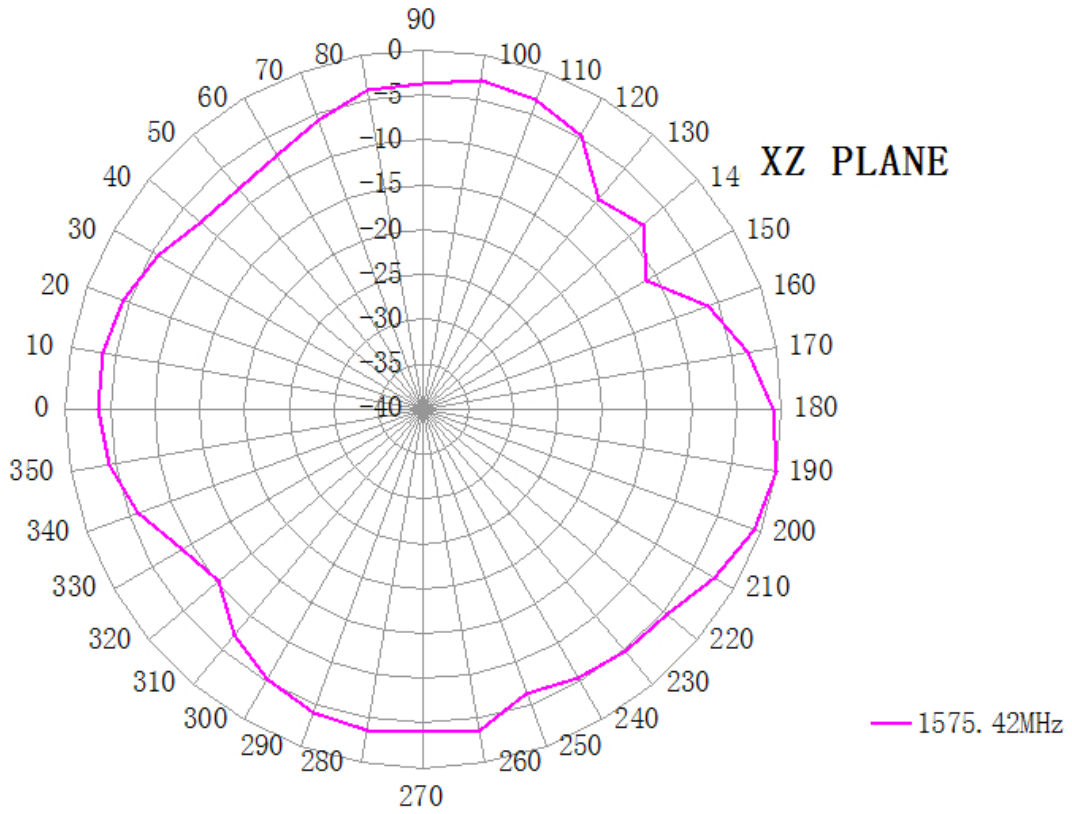

6 Recommended Pads

PIN	APPLICATION
1	GND
2	GND
3	RF OUT、DC IN
4	GND
5	GND