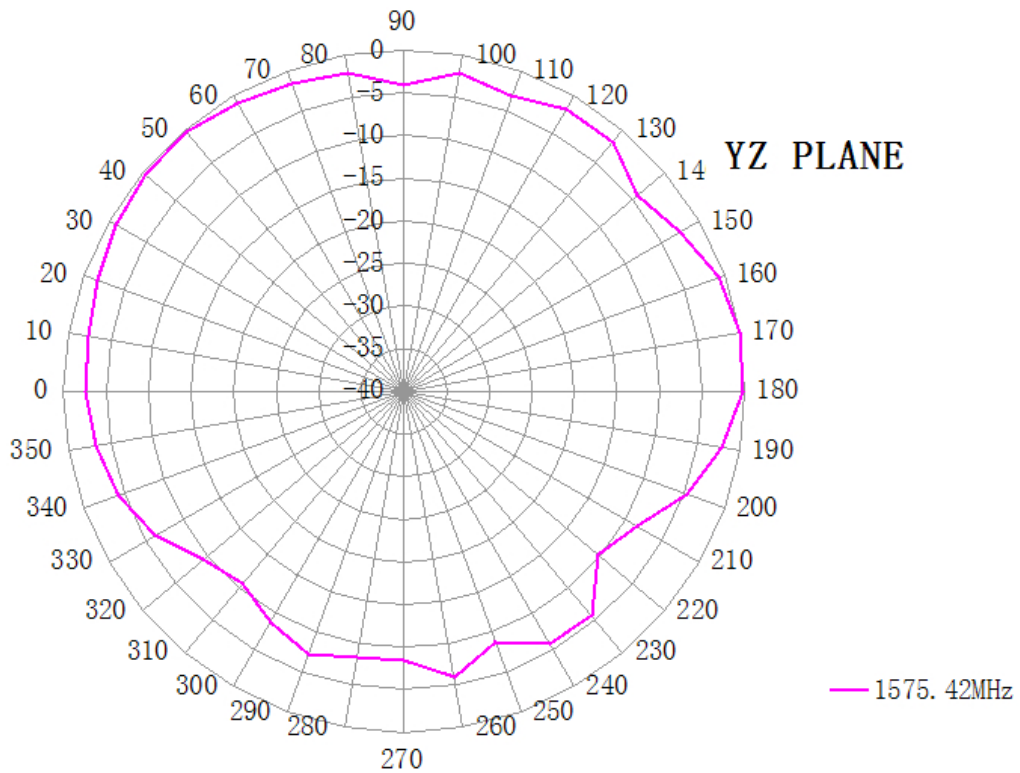

6 Recommended Pads

PIN	APPLICATION
1	GND
2	GND
3	RF OUT、DC IN
4	GND
5	GND