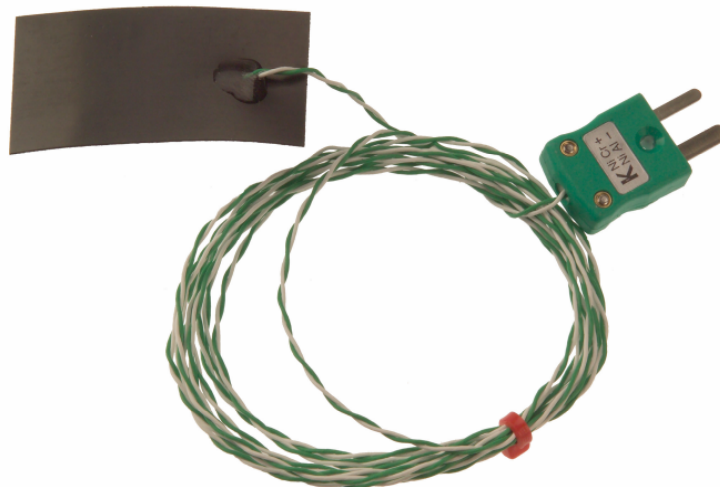

LABFACILITY

TEMPERATURE & PROCESS TECHNOLOGY

Magnetic Strip Thermocouple with Miniature Plug

- Magnetic strip thermocouple
- PTFE insulated wires terminated in a 50 x 25 x 1mm magnetic strip
- Twin-twist wires, 2 Metres long
- Fitted miniature plug
- Range 0 to 120deg C
- Ideal for ferrous metal surface measurement

Type	Labfacility code	Farnell code
Type K	FMS-2/PLUG	707-7725

About Labfacility

Formed in 1971, Labfacility specialize in the field of Temperature and Process Measurement.

We are the largest UK manufacturer of both temperature sensors and thermocouple connectors