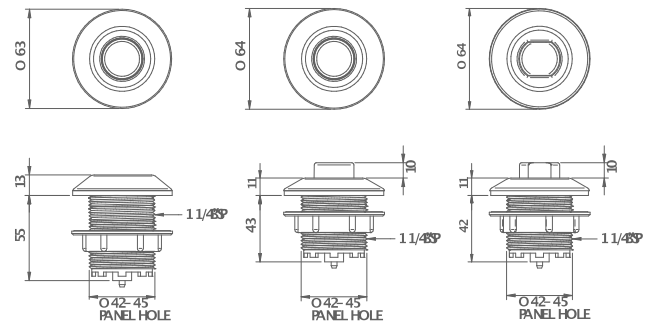

6442 Large Push Button

PRODUCT IMAGE

LINE DRAWING

BENEFITS

- choice of button/escutcheon materials
- choice of colours
- choice of tube options
- large air volume for longer tube lengths

SPECIFICATIONS

standards/approvals	n/a
degree of protection	EN 60529 IPX4
connection method	via back entry spout, 4mm dia. or 2mm dia.
electrical rating	n/a
contact configuration	n/a
pressure range	works with 6871, 6872, 6773, 6753, 6891, 6893, 6861, 6862, 6863, 6864, 6869 – dependent on tube length
operating temperature	+10 ⁰ C to +40 ⁰ C
body material	thermoplastic
weight	plastic – 0.063Kg; metal – 0.2Kg
additional information	available as a vandal resistant version 6443

6442 Large Push Button

6442 - -

Button Type - please see note below

- A Flush Double D Button
- B Raised Double D Button (10mm High)
- C Extended Double D Button (16mm High)
- D Flush Round Button
- E Raised Round Button
- Z No Button Required