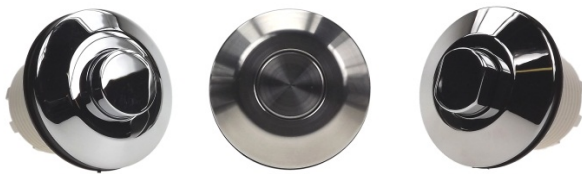

6442 Large Push Button

PRODUCT IMAGE

LINE DRAWING

BENEFITS

- choice of button/escutcheon materials
- choice of colours
- choice of tube options
- large air volume for longer tube lengths

SPECIFICATIONS

standards/approvals	n/a
degree of protection	EN 60529 IPX4
connection method	via back entry spout, 4mm dia. or 2mm dia.
electrical rating	n/a
contact configuration	n/a
pressure range	works with 6871, 6872, 6773, 6753, 6891, 6893, 6861, 6862, 6863, 6864, 6869 – dependent on tube length
operating temperature	+10 ⁰ C to +40 ⁰ C
body material	thermoplastic
weight	plastic – 0.063Kg; metal – 0.2Kg
additional information	available as a vandal resistant version 6443

6442 Large Push Button

6442 - -

Button Type - please see note below

- A Flush Double D Button
- B Raised Double D Button (10mm High)
- C Extended Double D Button (16mm High)
- D Flush Round Button
- E Raised Round Button
- Z No Button Required

Button Finish - please see note below

- | | |
|-------------------|-----------------------|
| A White | G Red |
| B Brilliant White | M Grey Plate |
| C Chrome | N Chrome Plated Brass |
| D Gold | P Stainless Steel |
| F Black | Z None Supplied |

Note: Finish option 'P' stainless steel can only be supplied as a flush button.
For vandal resistant version, order 6443-0001, similar to 6442-DPPA-A000 (stainless)

X-ON Electronics

Largest Supplier of Electrical and Electronic Components