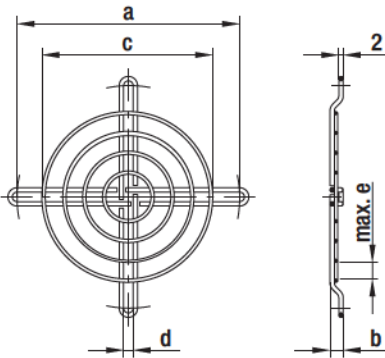

Guard grille

⁽⁴⁾Size 160

- **Material:** Welded grille made of galvanised steel, frame made of tinned sheet iron 0.4 mm thick

Guard grilles for centrifugal blowers with single inlet

Part no.	Size	a	b	c
09489-2-4039	076 / 085 ⁽³⁾	90.0	74.0	84.0
09490-2-4039	108	126.0	110.0	118.0
09494-2-4039	120	140.0	124.0	132.0
09492-2-4039	140 / 146	168.0	152.0	158.0
09503-2-4039	160 ⁽⁴⁾	183.0	170.0	175.0
09493-2-4039	180 ⁽⁵⁾	205.0	189.0	194.0

subject to alterations

⁽³⁾ 3 drilled holes staggered by 120°

⁽⁵⁾ not suitable for G2E180-EH03-01

- **Material:** Steel wire

Guard grilles for centrifugal blowers with single inlet

Part no.	Size	a	b	c	d	e	Coating
09603-2-4039	076 / 085	101.0	6.0	79.0	4.3	8.0	plastic coated, silver-metallic gloss
98214-2-4039	108	120.0	3.5	88.0	4.3	8.0	plastic coated, silver-metallic gloss
25028-2-4039	140 / 146	162.0	8.5	139.0	4.3	8.0	galvanised, chromatised in blue
17729-2-4039	160	175.0	3.5	139.0	4.6	7.0	galvanised, chromatised in blue
09526-2-4039	180 ⁽⁶⁾	194.0	39.5	164.0	4.3	8.0	phosphated, plastic coated in RAL no. 9005