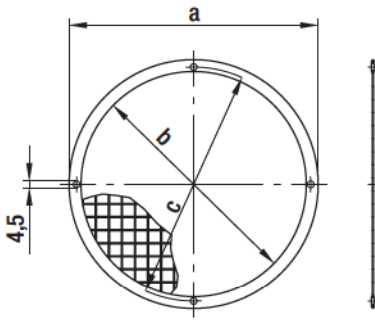

Guard grille

⁽⁴⁾Size 160

- **Material:** Welded grille made of galvanised steel, frame made of tinned sheet iron 0.4 mm thick

Guard grilles for centrifugal blowers with single inlet

Part no.	Size	a	b	c
09489-2-4039	076 / 085 ⁽³⁾	90.0	74.0	84.0
09490-2-4039	108	126.0	110.0	118.0
09494-2-4039	120	140.0	124.0	132.0
09492-2-4039	140 / 146	168.0	152.0	158.0
09503-2-4039	160 ⁽⁴⁾	183.0	170.0	175.0
09493-2-4039	180 ⁽⁵⁾	205.0	189.0	194.0

subject to alterations

⁽³⁾ 3 drilled holes staggered by 120°

⁽⁵⁾ not suitable for G2E180-EH03-01

- **Material:** Steel wire

Guard grilles for centrifugal blowers with single inlet

Part no.	Size	a	b	c	d	e	Coating
09603-2-4039	076 / 085	101.0	6.0	79.0	4.3	8.0	plastic coated, silver-metallic gloss
98214-2-4039	108	120.0	3.5	88.0	4.3	8.0	plastic coated, silver-metallic gloss
25028-2-4039	140 / 146	162.0	8.5	139.0	4.3	8.0	galvanised, chromatised in blue
17729-2-4039	160	175.0	3.5	139.0	4.6	7.0	galvanised, chromatised in blue
09526-2-4039	180 ⁽⁶⁾	194.0	39.5	164.0	4.3	8.0	phosphated, plastic coated in RAL no. 9005