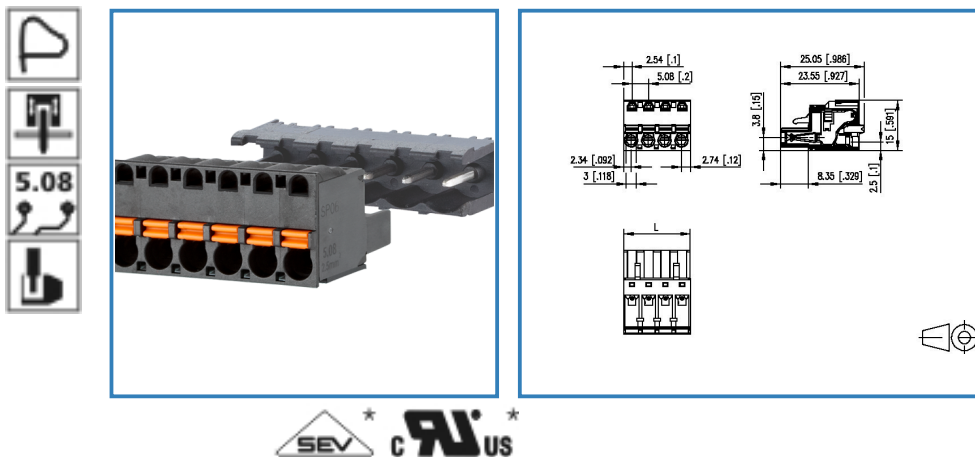

Data Sheet

SP066xxVBNC

Page 1/4

Order Number

SP066xxVBNC

xx=number of poles

Illustration

see enlarged drawing at the end of the document

Product specification

- spring clamp terminal block, pluggable
- centerline 5.08 mm, direction of connection vertical (0°)
- fittable without loss of poles
- color black
- push-button, wire entry uncodeable side parallel to plug direction
- Connection data

CRIUS V / A / AWG 250 / 12 / 28 - 12

SEV 0.08 - 2.5 mm² 250 V / 4 kV / 12 A

Data Sheet

SP066xxVBNC

Page 2/4

Order Number

SP066xxVBNC

xx=number of poles