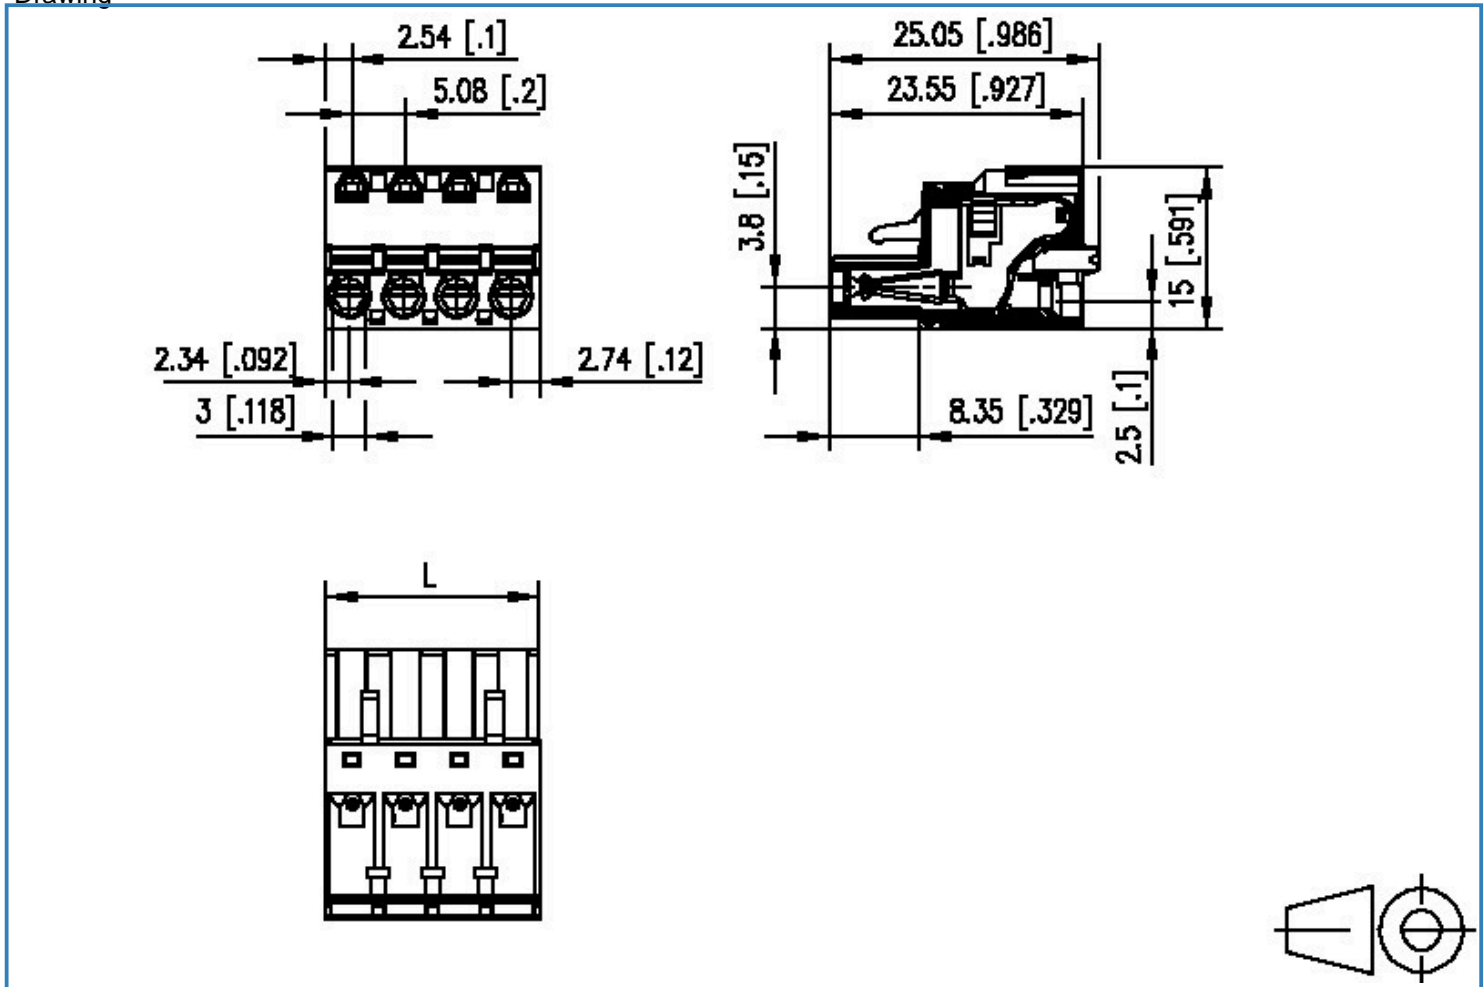

Data Sheet

SP066xxVBNC

Page 1/4

Order Number

SP066xxVBNC

xx=number of poles

Illustration

see enlarged drawing at the end of the document

Product specification

- spring clamp terminal block, pluggable
- centerline 5.08 mm, direction of connection vertical (0°)
- fittable without loss of poles
- color black
- push-button, wire entry uncodeable side parallel to plug direction
- Connection data

xx=number of poles

Illustration

Drawing

$L = (\text{pole size} - 1) \times \text{centerline} + 5.08 [0,200]$

X-ON Electronics

Largest Supplier of Electrical and Electronic Components

Click to view similar products for Metz manufacturer: